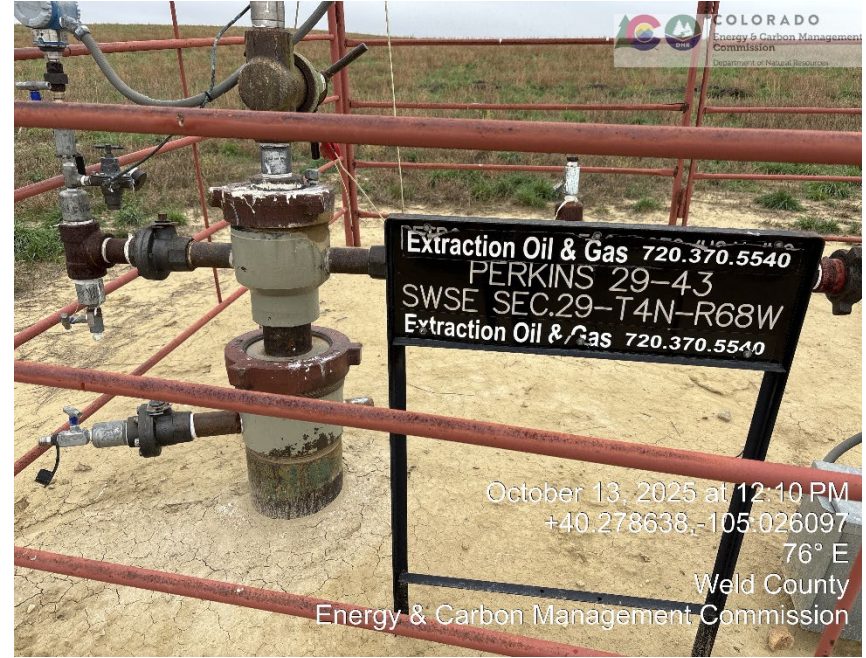

Inspection Photos
Location Name: Perkins 29-43
Location ID: 306199

Production facility

Wellhead