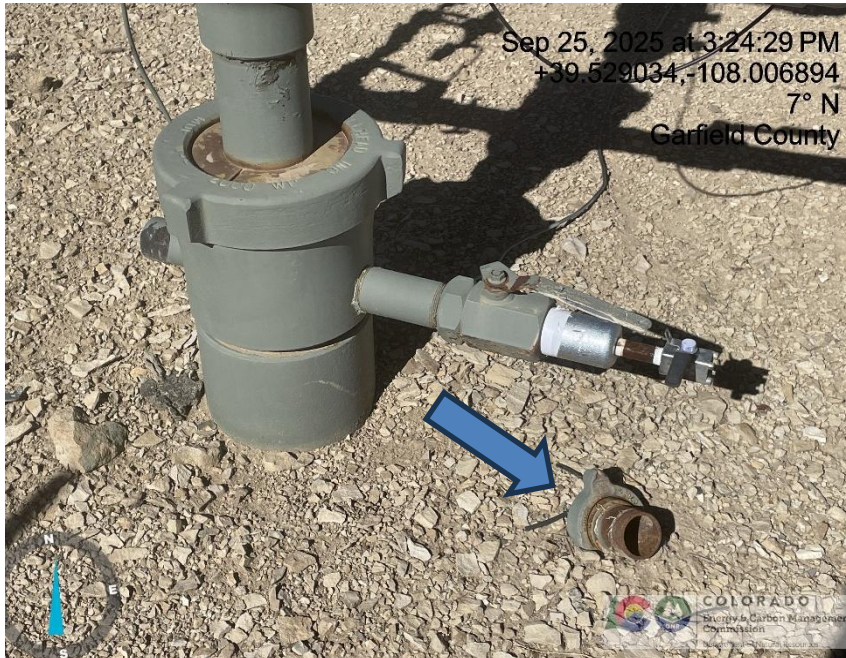

## Inspection/Audit Photos

Location Name: TEP ROCKY MOUNTAIN LLC ALLEN POINT MOBIL 1-1695

Location ID: 323805

**Photo # 3209 From inspection/audit 708907551 conducted on 09/25/2025 Open ended pipe near wellhead/wildlife hazard /available for entry by wildlife**

**Photo # 5385 Open ended pipe near wellhead/wildlife hazard/available for entry by wildlife**

## Inspection/Audit Photos

Location Name: TEP ROCKY MOUNTAIN LLC ALLEN POINT MOBIL 1-1695

Location ID: 323805

**Photo # 3210 From inspection/audit 708907551 conducted on 09/25/2025 Open ended pipe near wellhead/wildlife hazard /available for entry by wildlife**

**Photo # 5386 Open ended pipe near wellhead/wildlife hazard/available for entry by wildlife**