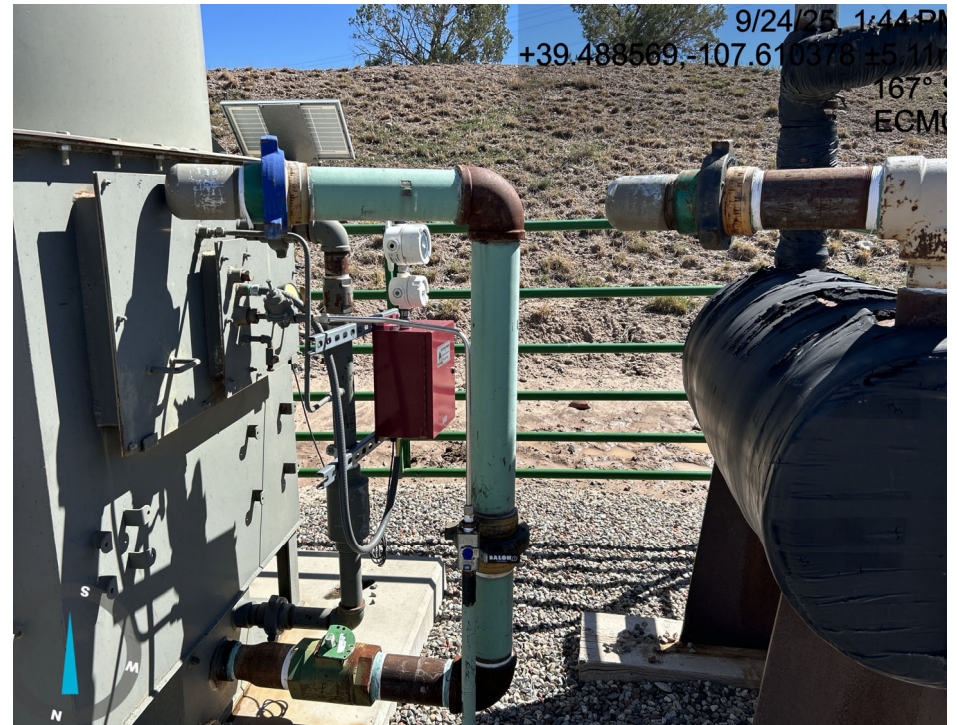

TEP  
Scott 1-36  
Location ID: 335126

Location

Location

TEP  
Scott 1-36  
Location ID: 335126

Battery sign is lacking a well

Location

TEP  
Scott 1-36  
Location ID: 335126

Unused and open-ended hose for wildlife to enter

Unused and open-ended hose for wildlife to enter

TEP  
Scott 1-36  
Location ID: 335126

Unused and open-ended hose for wildlife to enter.

Location

TEP  
Scott 1-36  
Location ID: 335126

Tank label

Location

TEP  
Scott 1-36  
Location ID: 335126

Location

Location

TEP  
Scott 1-36  
Location ID: 335126

ECD not running and not metered

ECD not running and not metered

TEP  
Scott 1-36  
Location ID: 335126

Stored equipment/ unused

Location