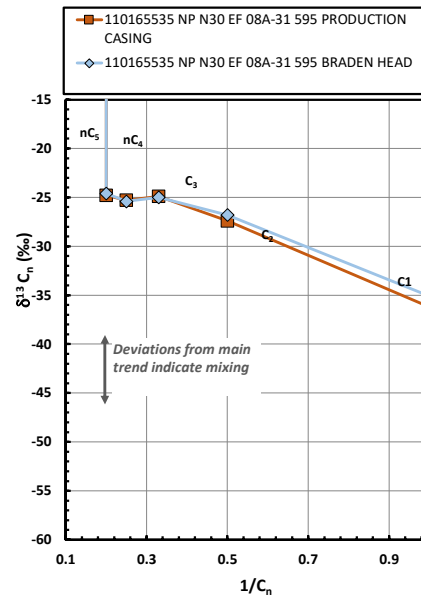

Mixing Plot