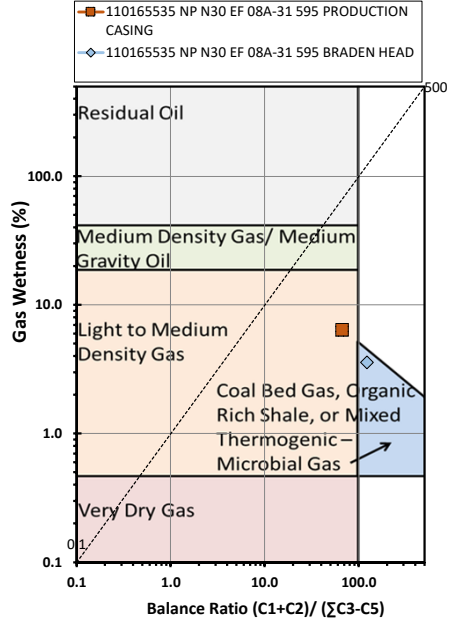

Haworth Ratio Plot - Characterization of Hydrocarbon Type