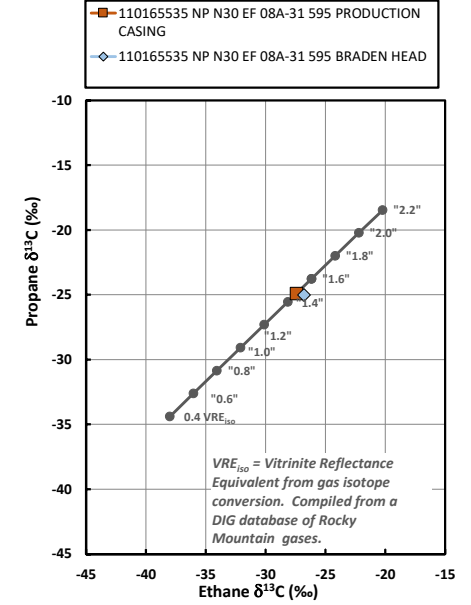

Ethane - Propane Maturity Plot