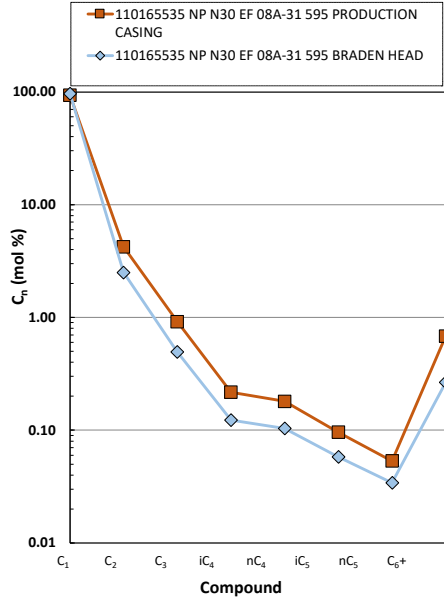

Hydrocarbon Composition Plot