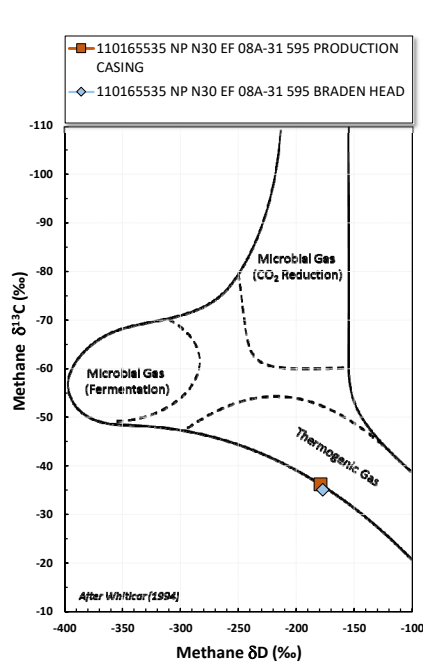

Haworth Ratio Plot - Characterization of Hydrocarbon Type