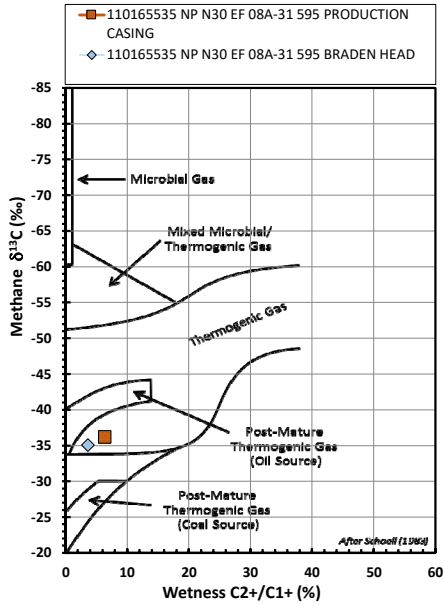

Methane $\delta^{13}\text{C}$ vs Wetness Genetic Classification Plot

Haworth Ratio Plot - Characterization of Hydrocarbon Type