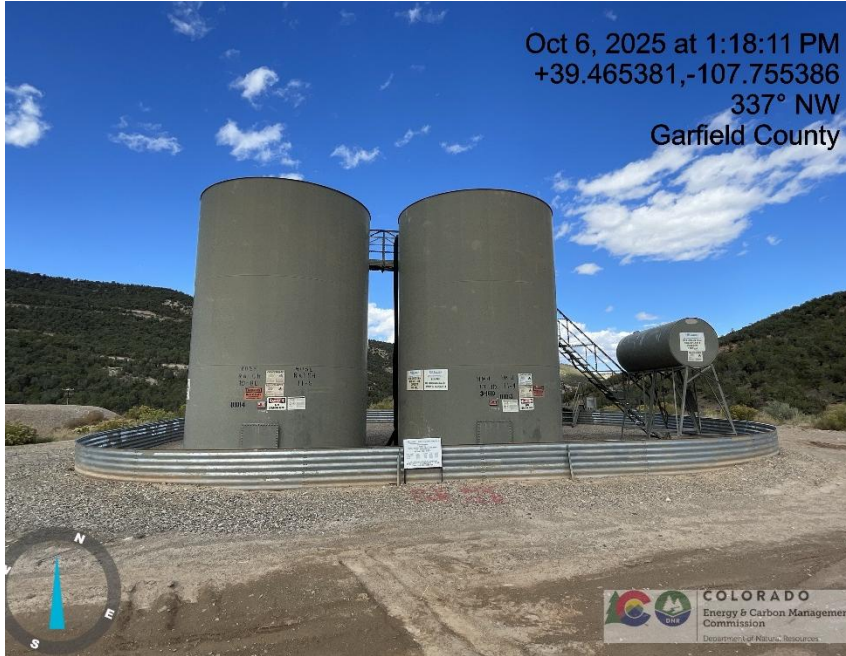

# Inspection/Audit Photos

Location Name: QB ENERGY OPERATING LLC HMU 10-1D (A10W) Pad

Location #: 334924

Photo # 4238 From entrance to location

Photo # 4239 Location

# Inspection/Audit Photos

Location Name: QB ENERGY OPERATING LLC HMU 10-1D (A10W) Pad

Location #: 334924

Photo # 4240 Location

Photo # 4241 Location

# Inspection/Audit Photos

Location Name: QB ENERGY OPERATING LLC HMU 10-1D (A10W) Pad

Location #: 334924

Photo # 4242 Location

Photo # 4243 Location

# Inspection/Audit Photos

Location Name: QB ENERGY OPERATING LLC HMU 10-1D (A10W) Pad

Location #: 334924

Photo # 4250 Same unmarked deadman

Photo # 4251 Cattle panel laying on ground