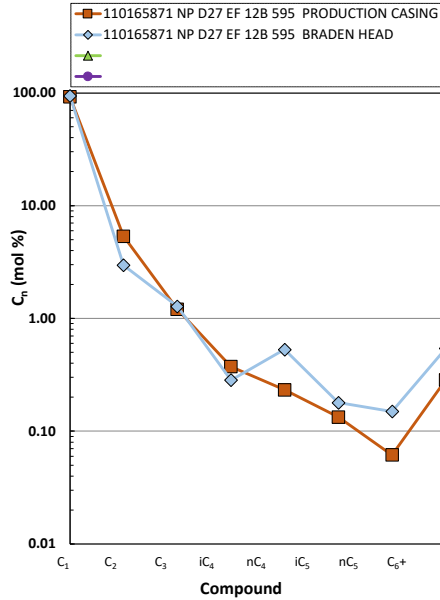

Hydrocarbon Composition Plot