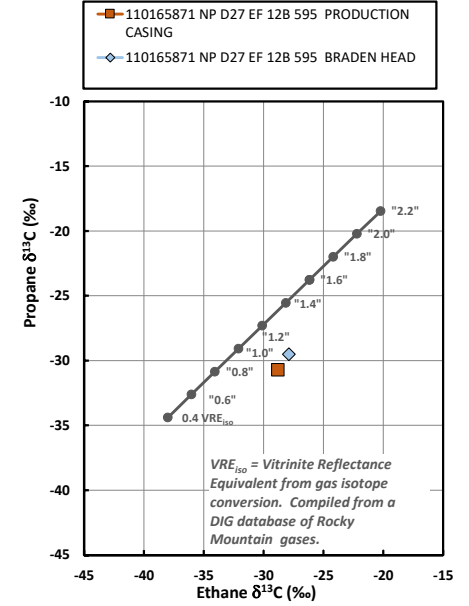

Ethane - Propane Maturity Plot