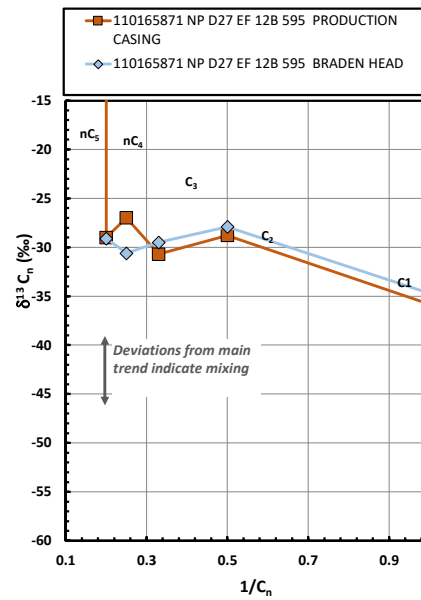

Mixing Plot