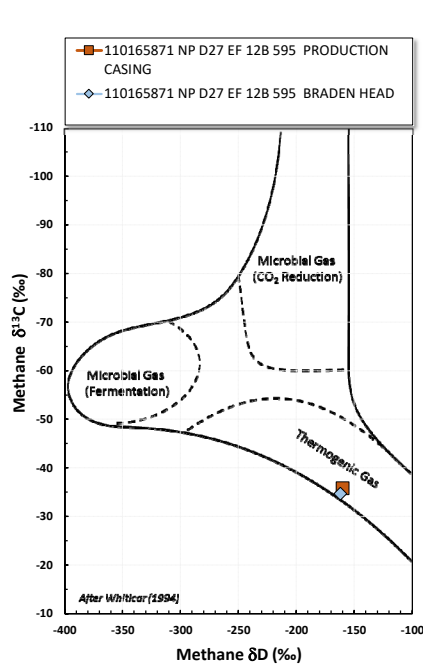

Haworth Ratio Plot - Characterization of Hydrocarbon Type