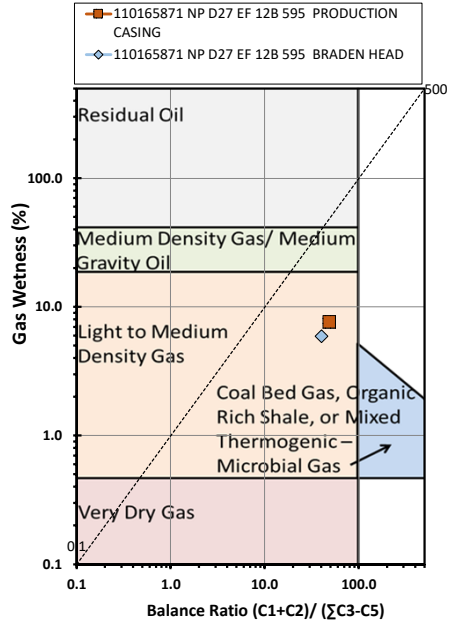

Haworth Ratio Plot - Characterization of Hydrocarbon Type