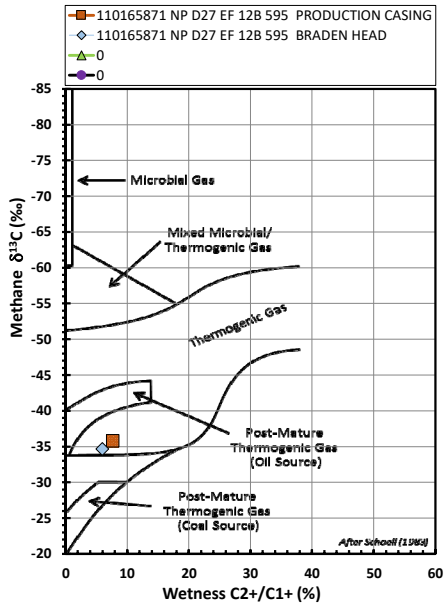

Methane $\delta^{13}\text{C}$ vs Wetness Genetic Classification Plot

Haworth Ratio Plot - Characterization of Hydrocarbon Type