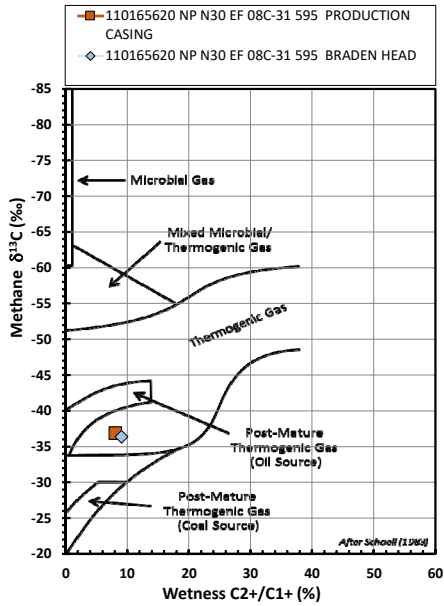

Methane $\delta^{13}\text{C}$ vs Wetness Genetic Classification Plot

Haworth Ratio Plot - Characterization of Hydrocarbon Type