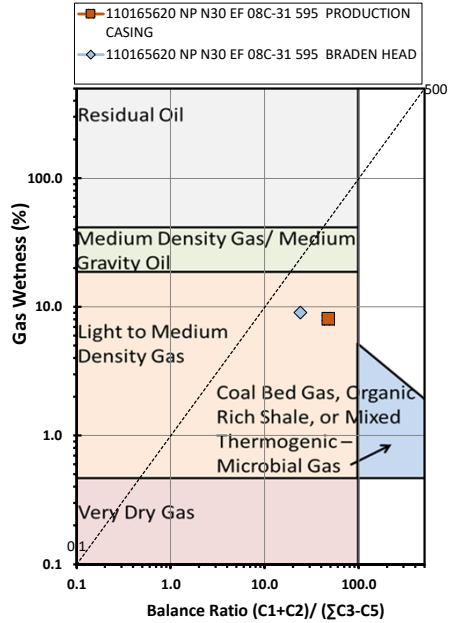

Haworth Ratio Plot - Characterization of Hydrocarbon Type