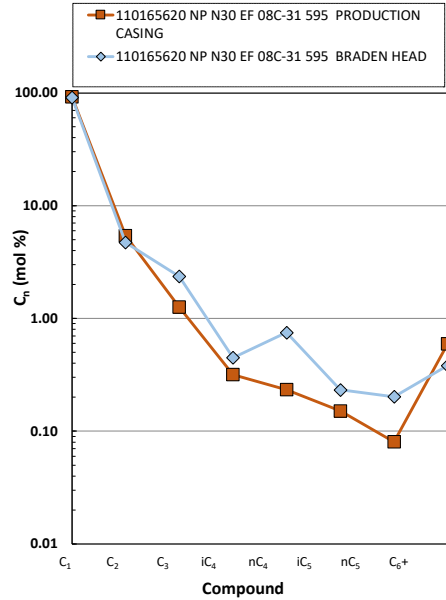

Hydrocarbon Composition Plot