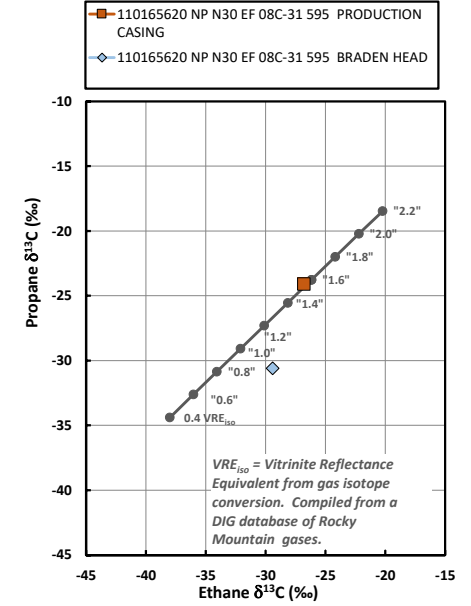

Ethane - Propane Maturity Plot