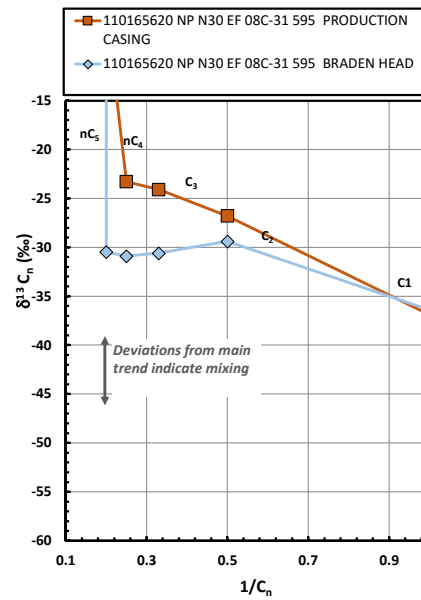

Mixing Plot