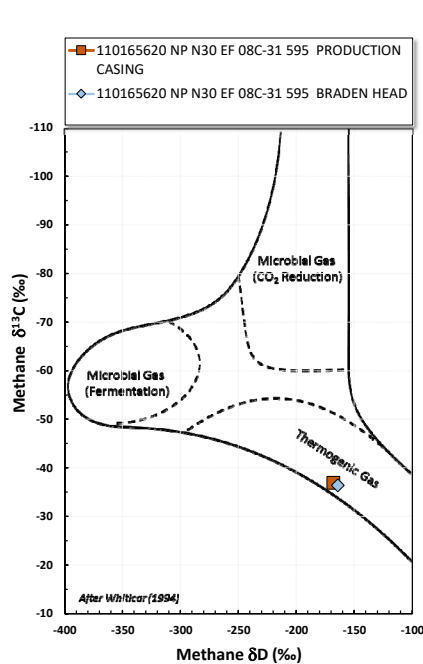

Haworth Ratio Plot - Characterization of Hydrocarbon Type