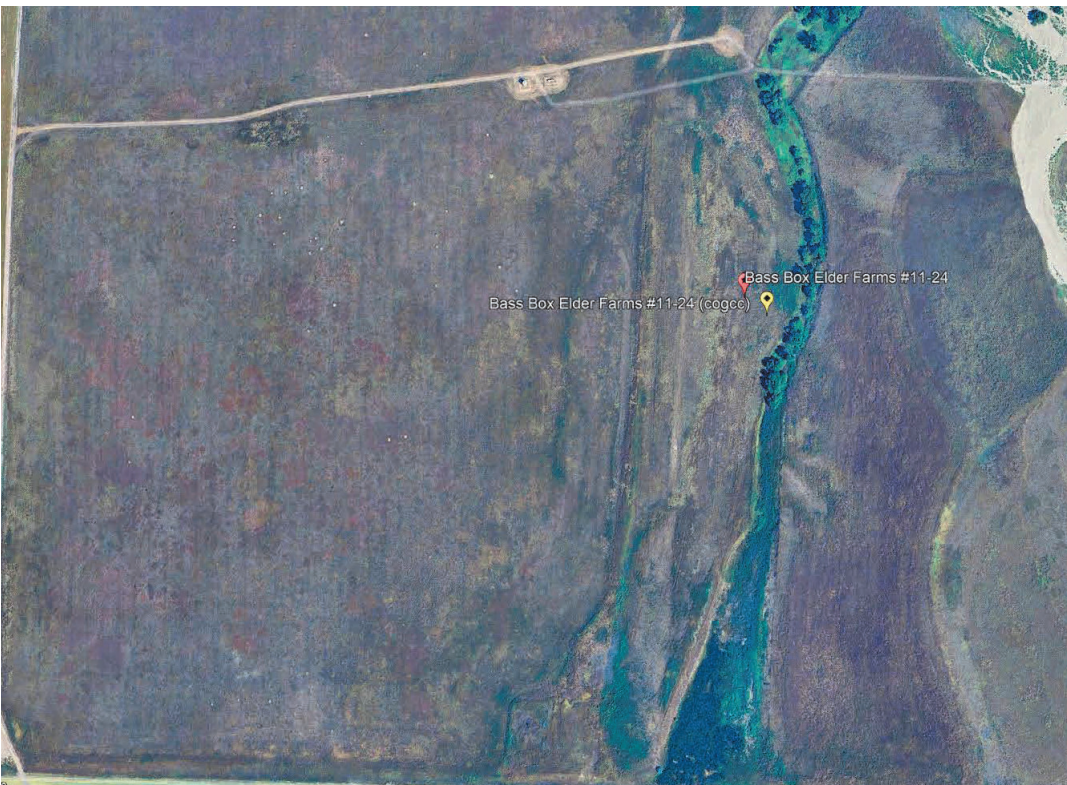

**BOX ELDER FARMS #11-24**  
**API: 05-001-08871**

Potential well  
anomaly  
39.8015873°  
-104.6331958°

Aspen Wells

**BOX ELDER FARMS #11-24**  
**API: 05-001-08871**

Facing North

Facing South

Facing East

Facing West

Aspen Wells