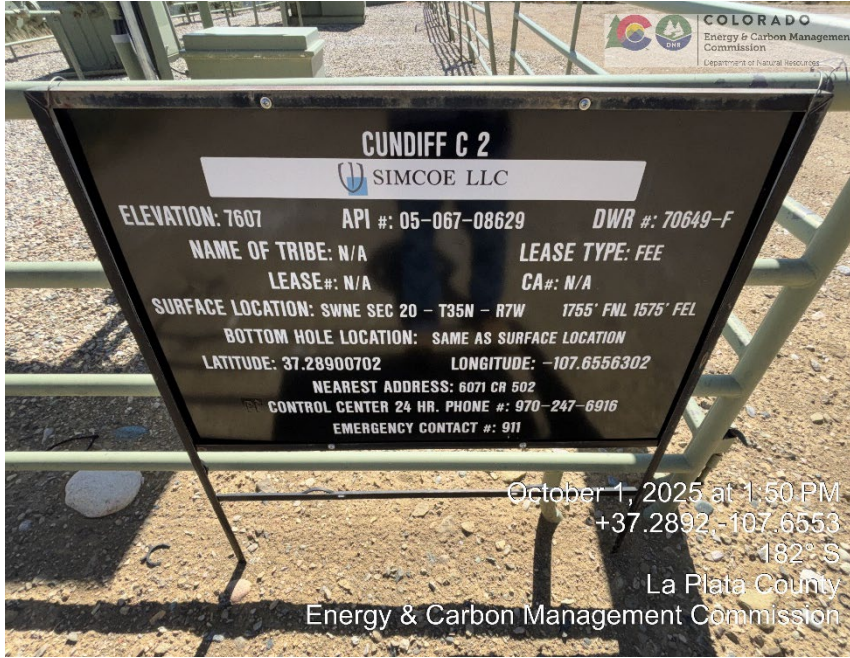

Inspection Photos
LOCATION NAME: CUNDIFF FEDERAL C #2
LOCATION ID: 326650

Inspection Photos
LOCATION NAME: CUNDIFF FEDERAL C #2
LOCATION ID: 326650

Inspection Photos
LOCATION NAME: CUNDIFF FEDERAL C #2
LOCATION ID: 326650