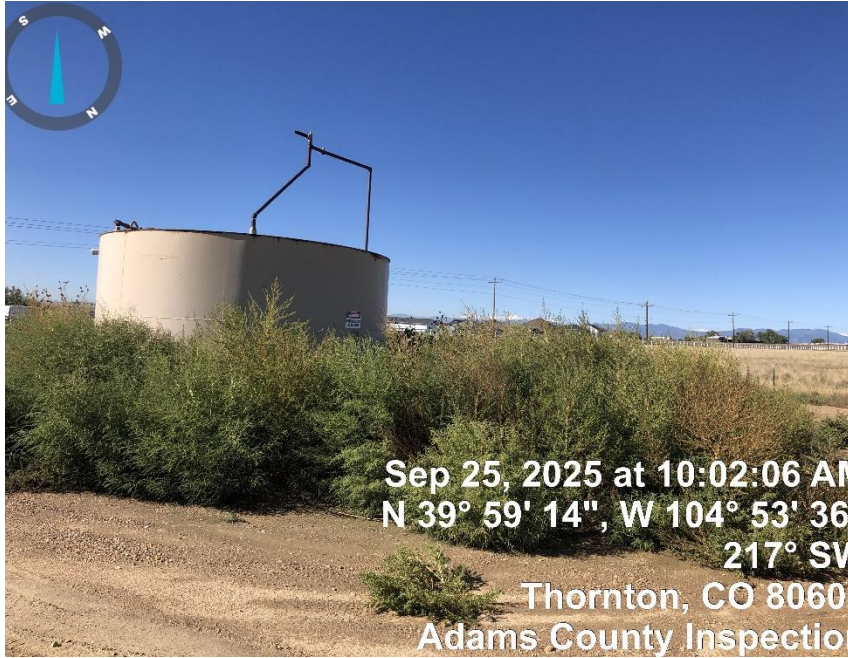

Inspection Photos  
Location Name: ZARLENGO 14-4  
Location ID: 320458

Photo#1 Pumpjack/CA:Weeds unmanaged

Photo#2 Production Equipment/CA:Weeds unmanaged

Inspection Photos  
Location Name: ZARLENGO 14-4  
Location ID: 320458