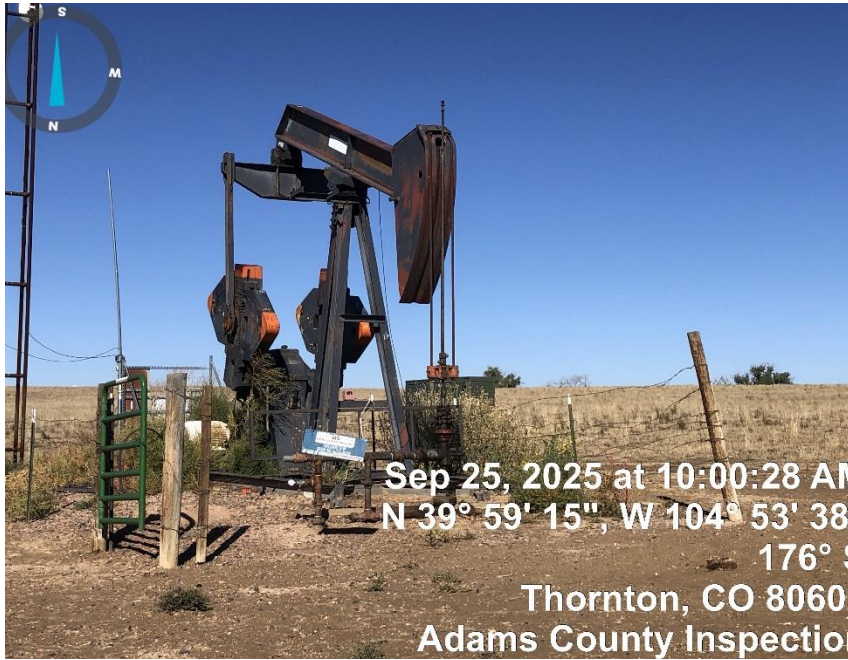

Inspection Photos  
Location Name: ZARLENGO 14-4  
Location ID: 320458

Photo#1 Pumpjack/CA:Weeds unmanaged

Photo#2 Production Equipment/CA:Weeds unmanaged

Inspection Photos  
Location Name: ZARLENGO 14-4  
Location ID: 320458