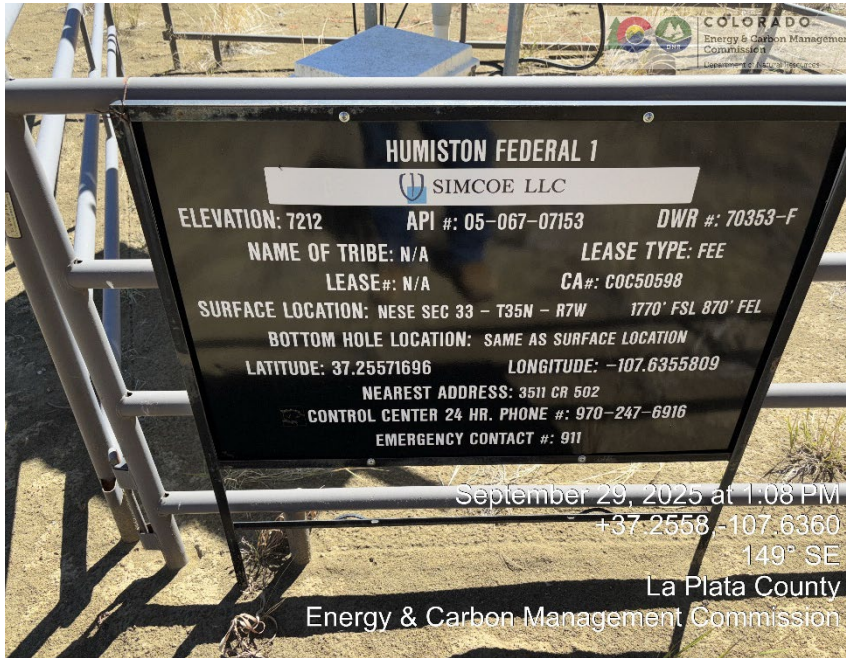

Inspection Photos
LOCATION NAME:HUMISTON FEDERAL 1
LOCATION ID: 325907

Inspection Photos
LOCATION NAME:HUMISTON FEDERAL 1
LOCATION ID: 325907

Inspection Photos
LOCATION NAME:HUMISTON FEDERAL 1
LOCATION ID: 325907