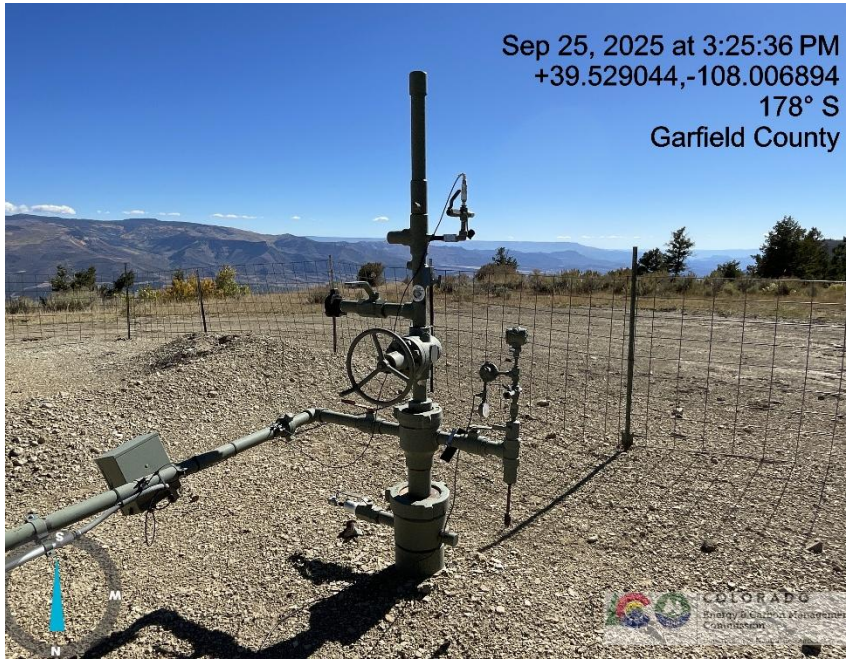

Location ID: 323805

Photo # 3205 Location

Photo # 3206 Location

Inspection/Audit Photos

Location Name: TEP ROCKY MOUNTAIN LLC ALLEN POINT MOBIL 1-1695

Location ID: 323805

Photo # 3207 Location

Photo # 3208 Operator # not visible on wellhead sign

Inspection/Audit Photos

Location Name: TEP ROCKY MOUNTAIN LLC ALLEN POINT MOBIL 1-1695

Location ID: 323805

Photo # 3209 Open ended pipe near wellhead/wildlife hazard /available for entry by wildlife

Photo # 3210 Open ended pipe near wellhead/wildlife hazard /available for entry by wildlife