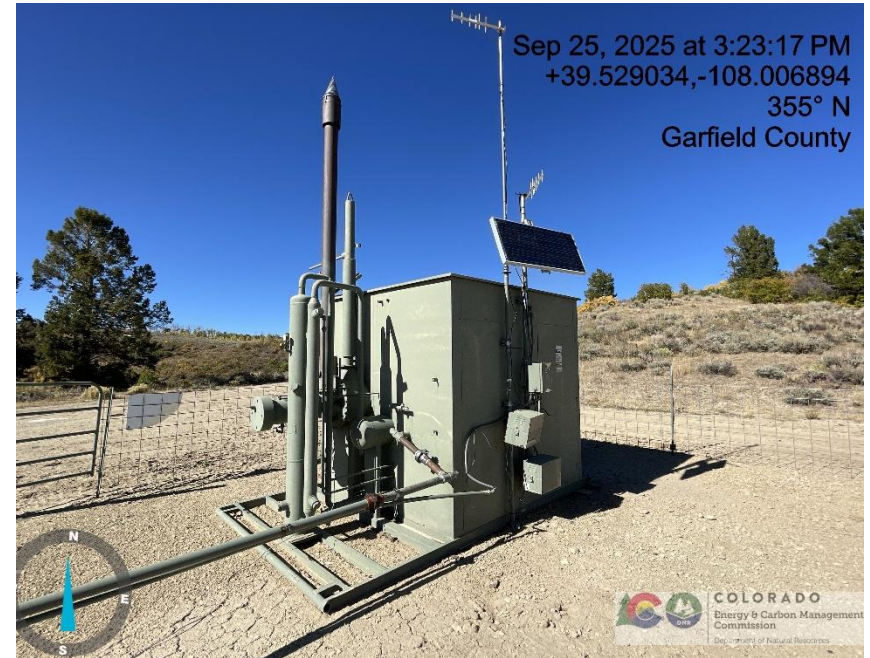

Inspection/Audit Photos

Location Name: TEP ROCKY MOUNTAIN LLC ALLEN POINT MOBIL 1-1695

Location ID: 323805

Photo # 3203 From entrance to location

Photo # 3204 Location

Inspection/Audit Photos

Location Name: TEP ROCKY MOUNTAIN LLC ALLEN POINT MOBIL 1-1695

Location ID: 323805

Photo # 3205 Location

Photo # 3206 Location

Inspection/Audit Photos

Location Name: TEP ROCKY MOUNTAIN LLC ALLEN POINT MOBIL 1-1695

Location ID: 323805

Photo # 3207 Location

Photo # 3208 Operator # not visible on wellhead sign

Inspection/Audit Photos

Location Name: TEP ROCKY MOUNTAIN LLC ALLEN POINT MOBIL 1-1695

Location ID: 323805

Photo # 3209 Open ended pipe near wellhead/wildlife hazard /available for entry by wildlife

Photo # 3210 Open ended pipe near wellhead/wildlife hazard /available for entry by wildlife