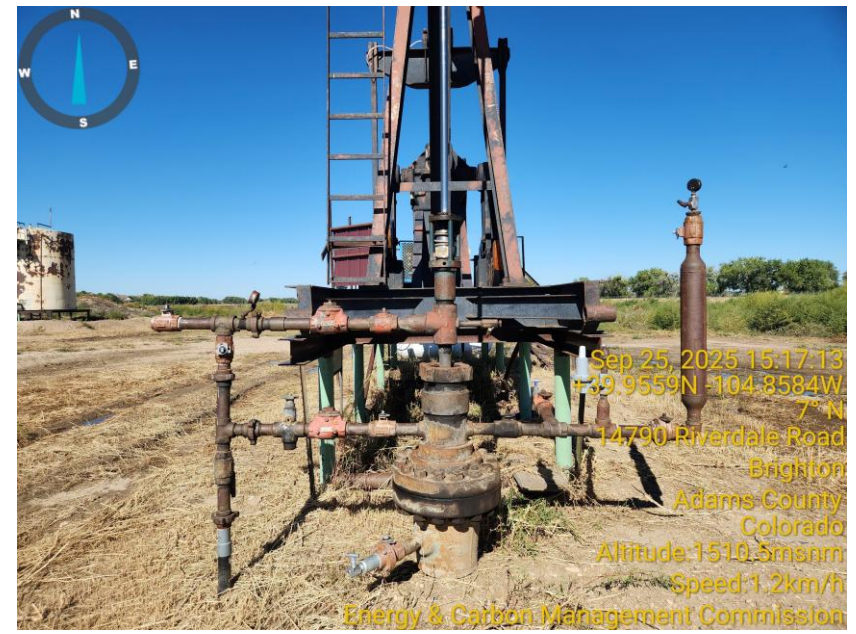

Inspection Photos  
Location Name: Greenlaugh, Nauman 1-23  
Location ID: 320150

Photo 1 Location.

Photo 2 Wellhead.

Inspection Photos  
Location Name: Greenlaugh, Nauman 1-23  
Location ID: 320150

Photo 3 Wellsite sign.

Photo 4 Prime mover/Gas engine.

Inspection Photos  
Location Name: Greenlaugh, Nauman 1-23  
Location ID: 320150

Photo 5 Separator.

Photo 6 ECDs.

Inspection Photos  
Location Name: Greenlaugh, Nauman 1-23  
Location ID: 320150