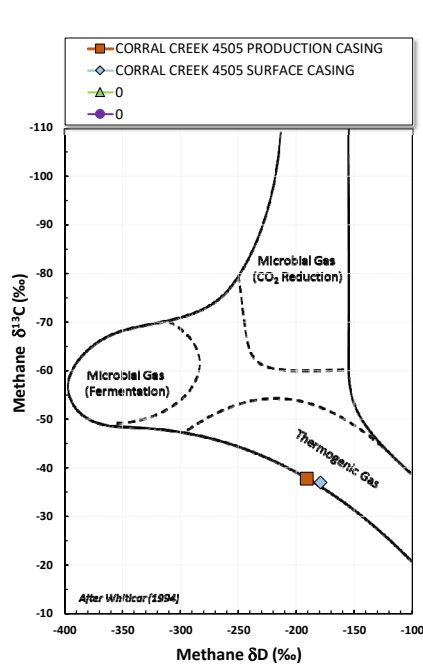

Haworth Ratio Plot - Characterization of Hydrocarbon Type