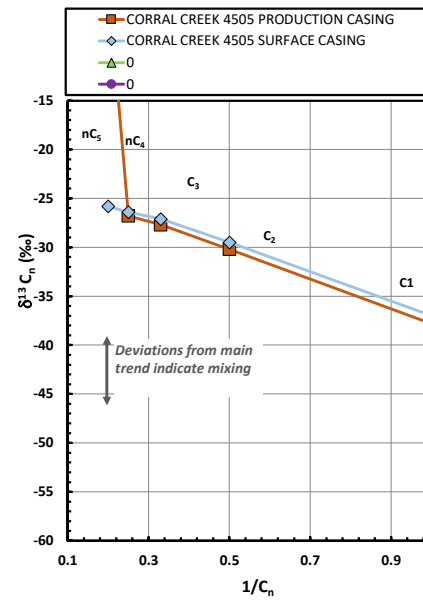

Mixing Plot