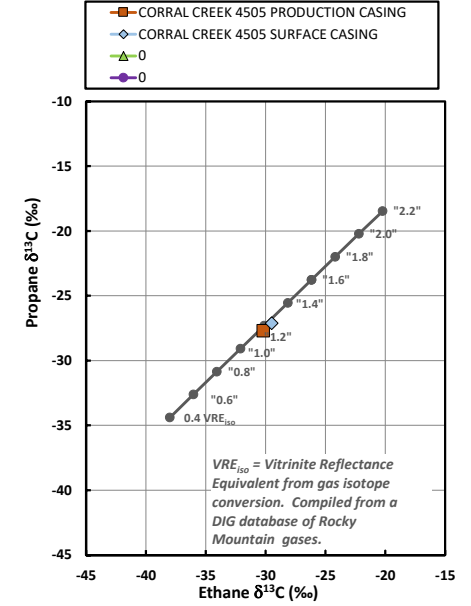

Ethane - Propane Maturity Plot