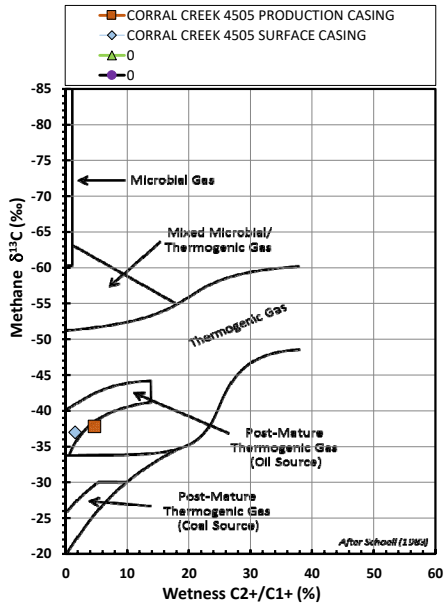

Methane $\delta^{13}\text{C}$ vs Wetness Genetic Classification Plot

Haworth Ratio Plot - Characterization of Hydrocarbon Type