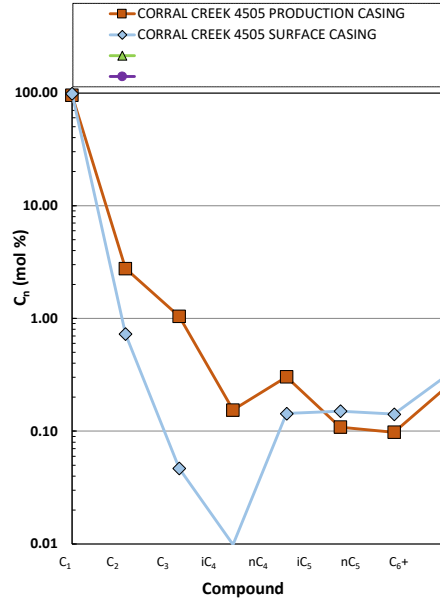

Hydrocarbon Composition Plot