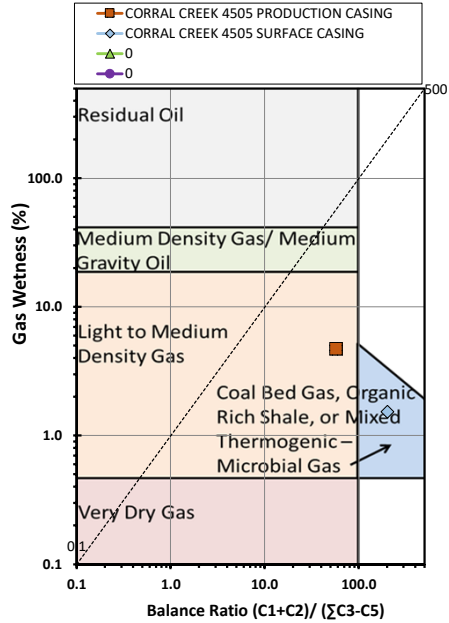

Haworth Ratio Plot - Characterization of Hydrocarbon Type