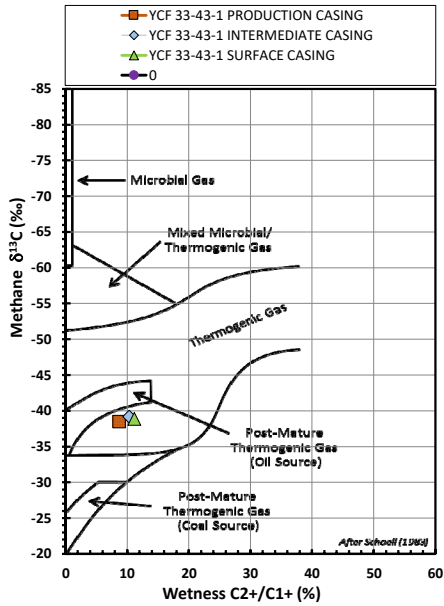

Methane $\delta^{13}\text{C}$ vs Wetness Genetic Classification Plot

Haworth Ratio Plot - Characterization of Hydrocarbon Type