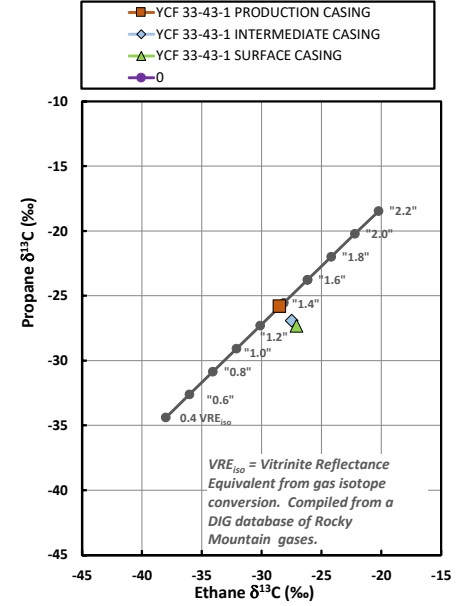

Ethane - Propane Maturity Plot