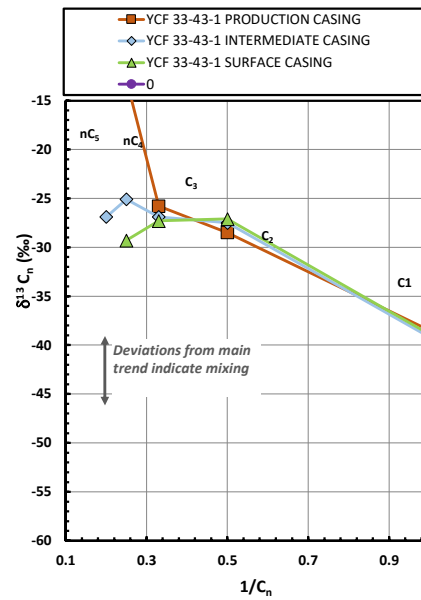

Mixing Plot