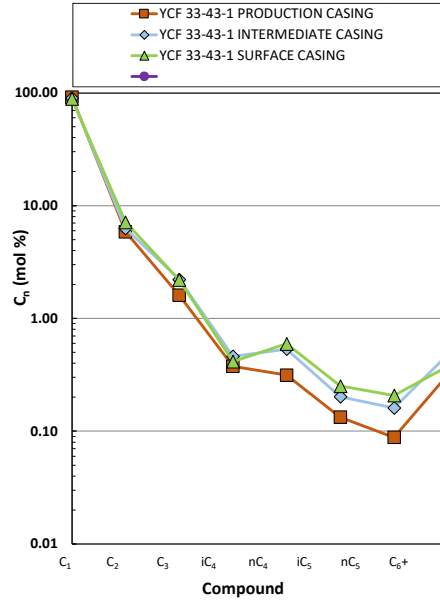

Hydrocarbon Composition Plot