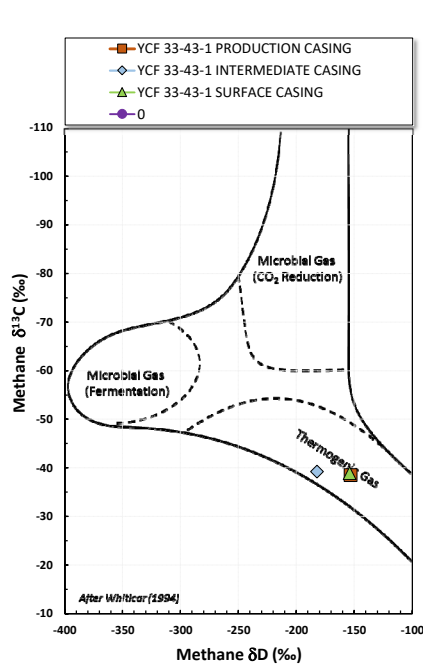

Haworth Ratio Plot - Characterization of Hydrocarbon Type