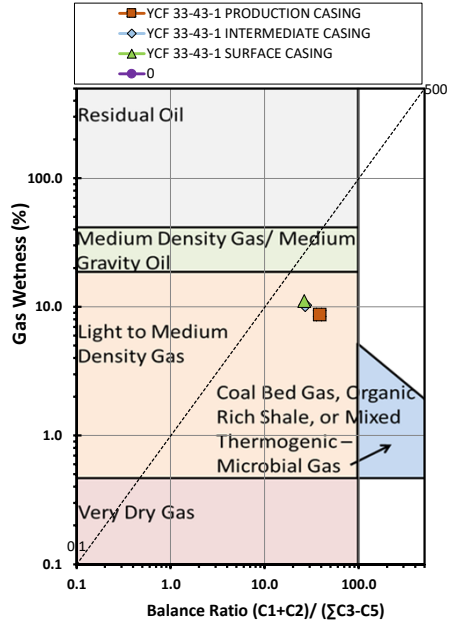

Haworth Ratio Plot - Characterization of Hydrocarbon Type