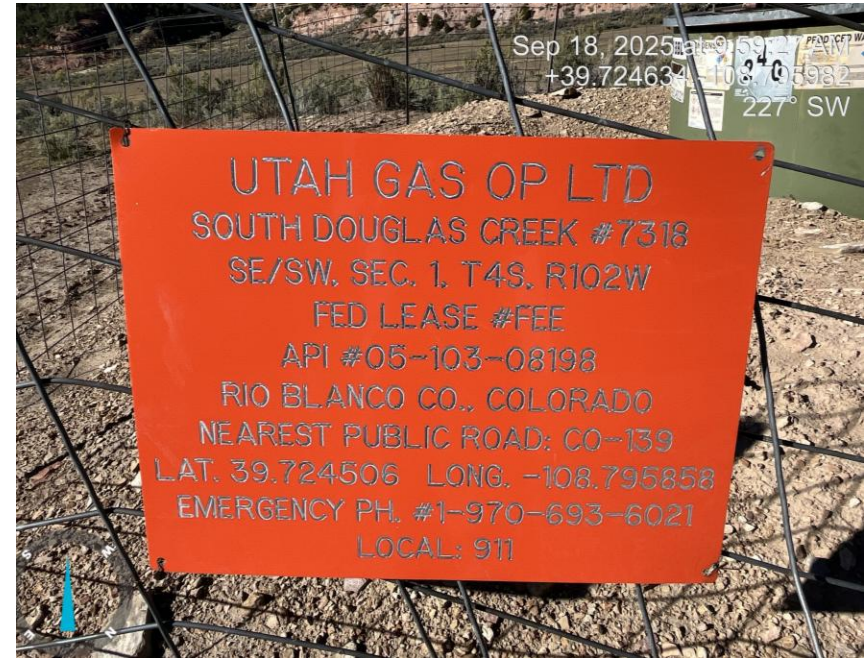

## Inspection/Audit Photos

Location: UTAH GAS OP LTD DBA UTAH GAS CORP SOUTH DOUGLAS CREEK #7318 PAD

Location ID: 315265

Date: 09/18/2025

Photo # 3603 Entrance to location

Photo # 3610 Location

## Inspection/Audit Photos

Location: UTAH GAS OP LTD DBA UTAH GAS CORP SOUTH DOUGLAS CREEK #7318 PAD

Location ID: 315265

Date: 09/18/2025

Photo # 3604 Location

Photo # 3608 Location

## Inspection/Audit Photos

Location: UTAH GAS OP LTD DBA UTAH GAS CORP SOUTH DOUGLAS CREEK #7318 PAD

Location ID: 315265

Date: 09/18/2025

Photo # 3614 NW corner of location

Photo # 3615 NE corner of location