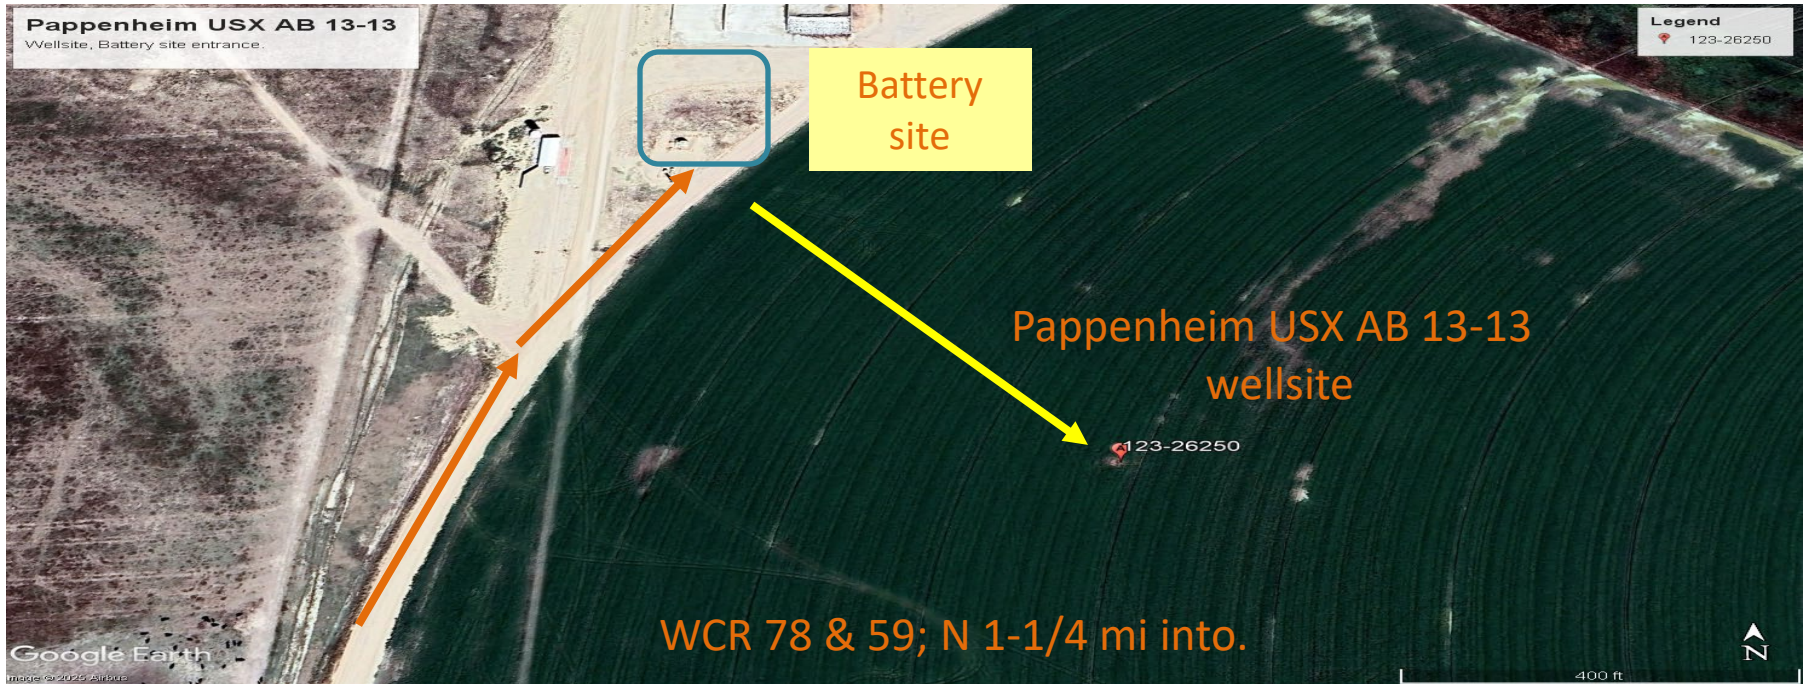

Inspection Photos

Location Name: PAPPENHEIM USX AB-67N64W/13SSW

Location #: 310329

Photo #1

Pappenheim USX AB 13-13 (123-26250) Wellsite

Shut-In | SI

CA: Invalid Emergency Number

Photo #2

Location #: 310329

Photo #3

Pappenheim USX AB 13-13 Battery site

Inactive | Shut-down

Wellsite(s), Battery entrance

COLORADO

Energy & Carbon Management
Commission

Department of Natural Resources