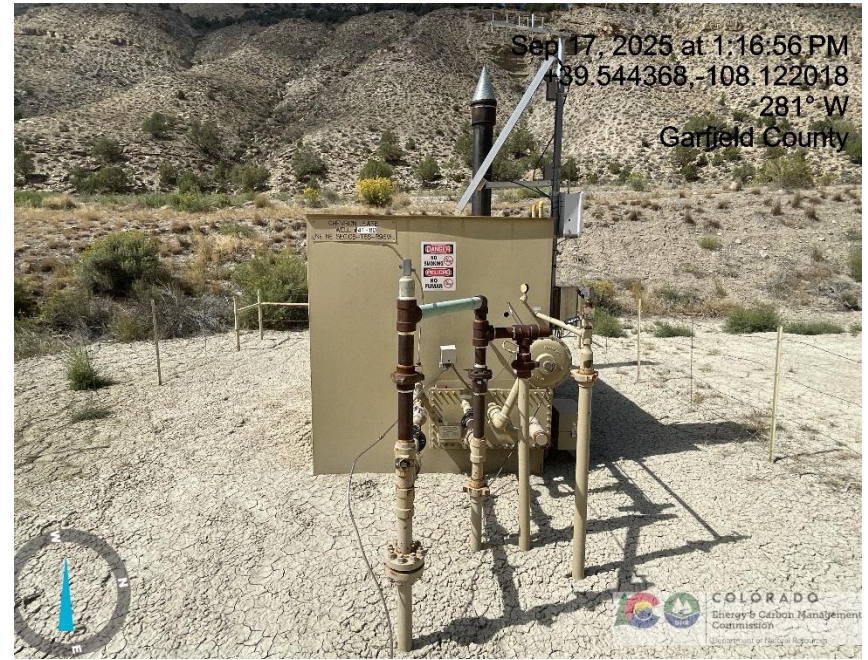

Inspection/Audit Photos

Location Name: QB ENERGY OPERATING LLC CHEVRON 41-8D (PARACHUTE CREEK 41-8D)

Location #: 324198

Photo # 590 From entrance to location

Photo # 591 Location

Inspection/Audit Photos

Location Name: QB ENERGY OPERATING LLC CHEVRON 41-8D (PARACHUTE CREEK 41-8D)

Location #: 324198

Photo # 592 Location

Photo # 593 Location

Inspection/Audit Photos

Location Name: QB ENERGY OPERATING LLC CHEVRON 41-8D (PARACHUTE CREEK 41-8D)

Location #: 324198

Photo # 594 Location

Photo # 595 Flowline heating insulation open ended/wildlife hazard/available for entry by wildlife