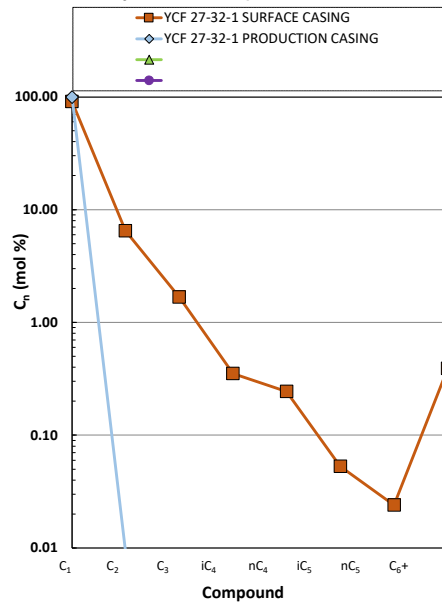

Hydrocarbon Composition Plot