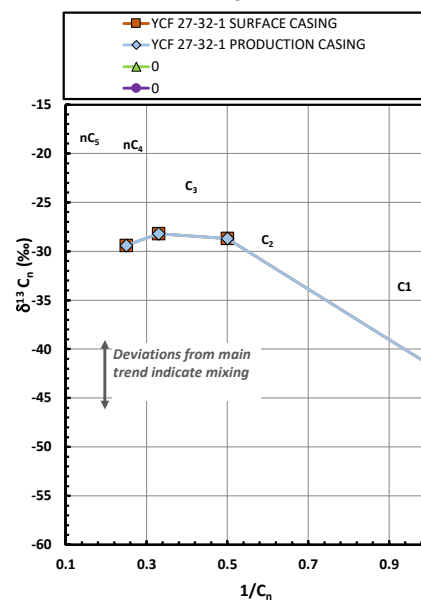

Mixing Plot