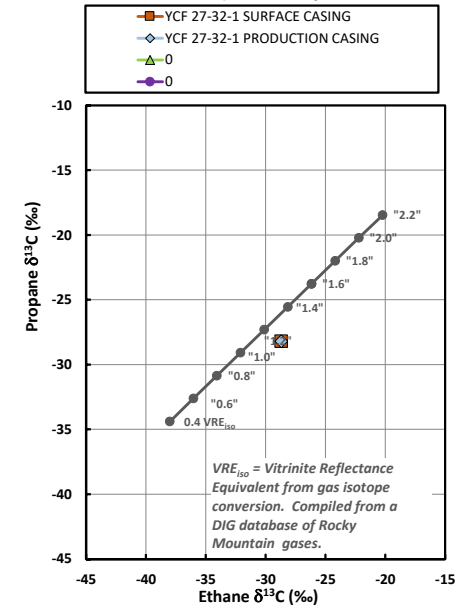

Ethane - Propane Maturity Plot