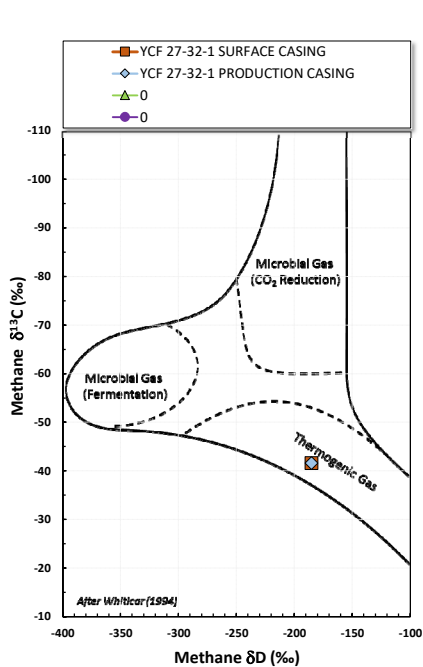

Haworth Ratio Plot - Characterization of Hydrocarbon Type