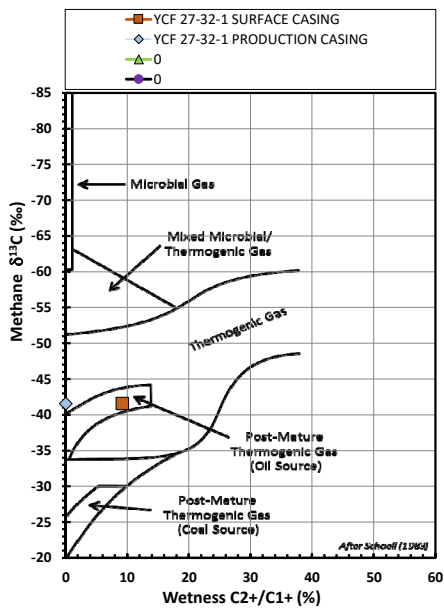

Methane $\delta^{13}\text{C}$ vs Wetness Genetic Classification Plot

Haworth Ratio Plot - Characterization of Hydrocarbon Type