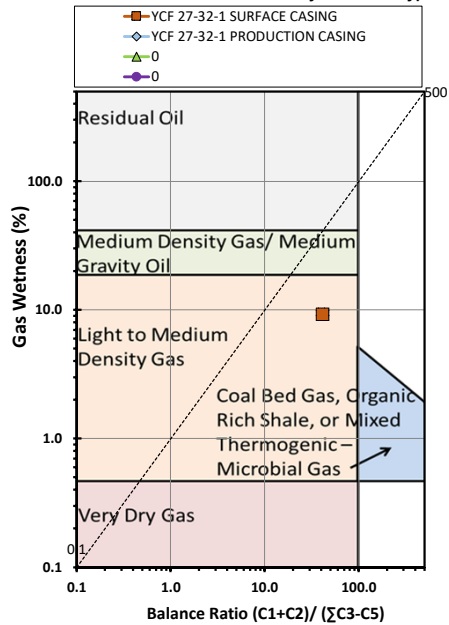

Haworth Ratio Plot - Characterization of Hydrocarbon Type