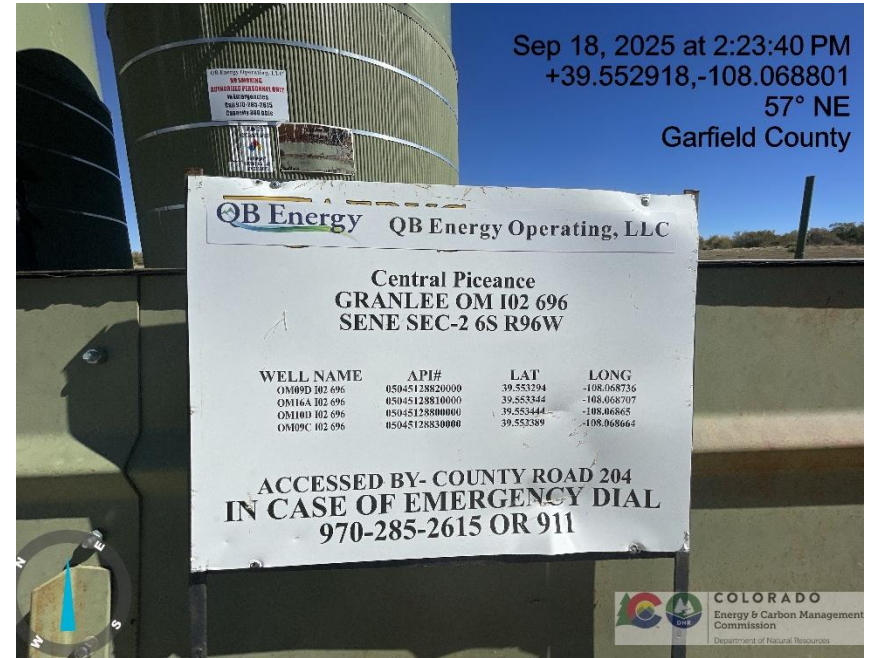

# Inspection/Audit Photos

Location Name: QB ENERGY OPERATING LLC GRANLEE OM 09D I02 696

Location #: 335617

Photo # 1136 From entrance to location

Photo # 1137 Location

# Inspection/Audit Photos

Location Name: QB ENERGY OPERATING LLC GRANLEE OM 09D I02 696

Location #: 335617

Photo # 1138 Location

Photo # 1139 Location

# Inspection/Audit Photos

Location Name: QB ENERGY OPERATING LLC GRANLEE OM 09D I02 696

Location #: 335617

Photo # 1140 Location

Photo # 1141 Location