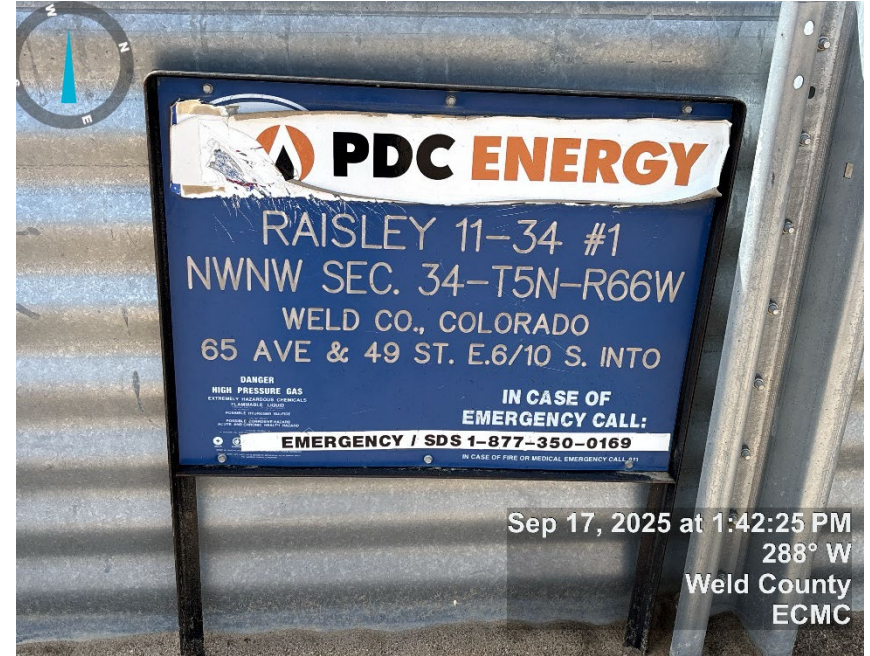

Inspection Photos
Location Name: Raisely 11-34
Location ID: 323649

Sep 17, 2025 at 1:40:48 PM
179° S
Weld County
ECMC

Sep 17, 2025 at 1:41:52 PM
78° E
Weld County
ECMC

Photo 1: location from entrance

Photo 2: Wellhead sign

Inspection Photos
Location Name: Raisley 11-34
Location ID: 323649

Photo 3: Wellhead

Photo 4: Tank battery sign

Inspection Photos
Location Name: Raisely 11-34
Location ID: 323649

Photo 5: tank battery

Photo 6: erosion

Inspection Photos
Location Name: Raisely 11-34
Location ID: 323649

Photo 7: erosion

Photo 8: erosion

Inspection Photos
Location Name: Raisely 11-34
Location ID: 323649

Photo 9: erosion

Photo 10: equipment

Inspection Photos
Location Name: Raisely 11-34
Location ID: 323649