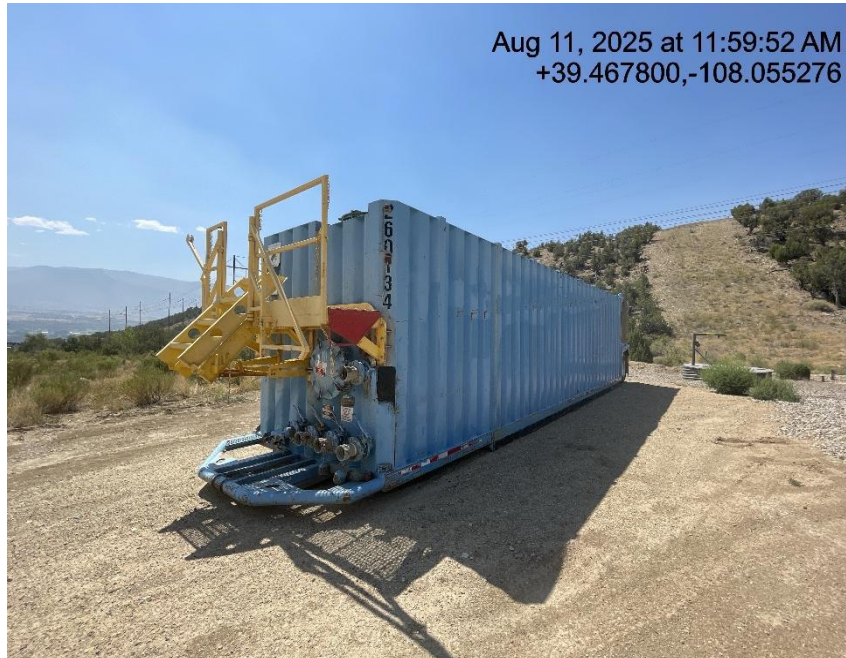

Inspection/Audit Photos

Location Name: TEP ROCKY MOUNTAIN LLC UNOCAL GM 245-1 Pad

Location ID: 324156

Photo # 9586 From inspection/audit 708907161 conducted on 08/11/2025 Unused equipment

Photo # 150 Unused equipment