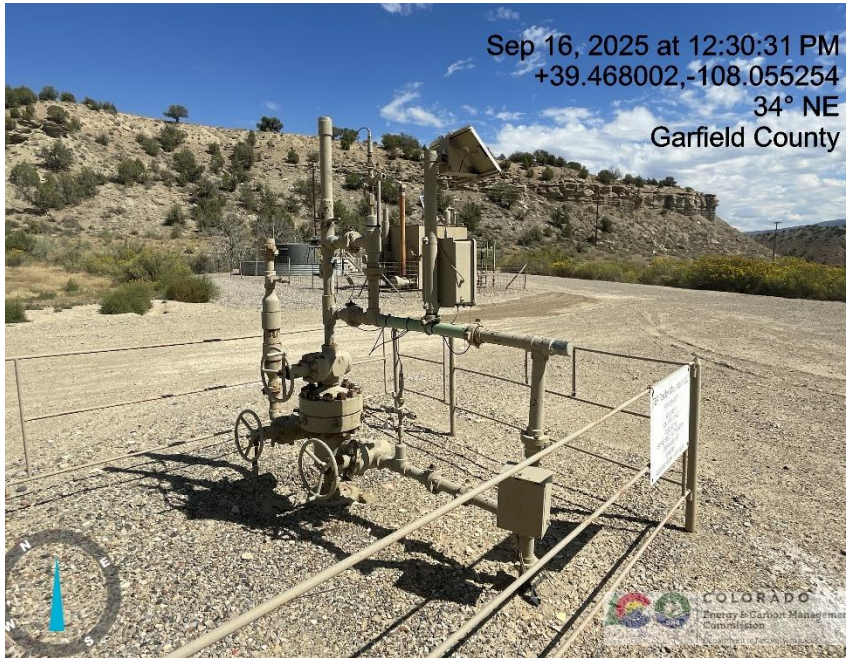

# Inspection/Audit Photos

Location Name: TEP ROCKY MOUNTAIN LLC UNOCAL GM 245-1 Pad

Location ID: 324156

Photo # 144 Location

Photo # 145 Location