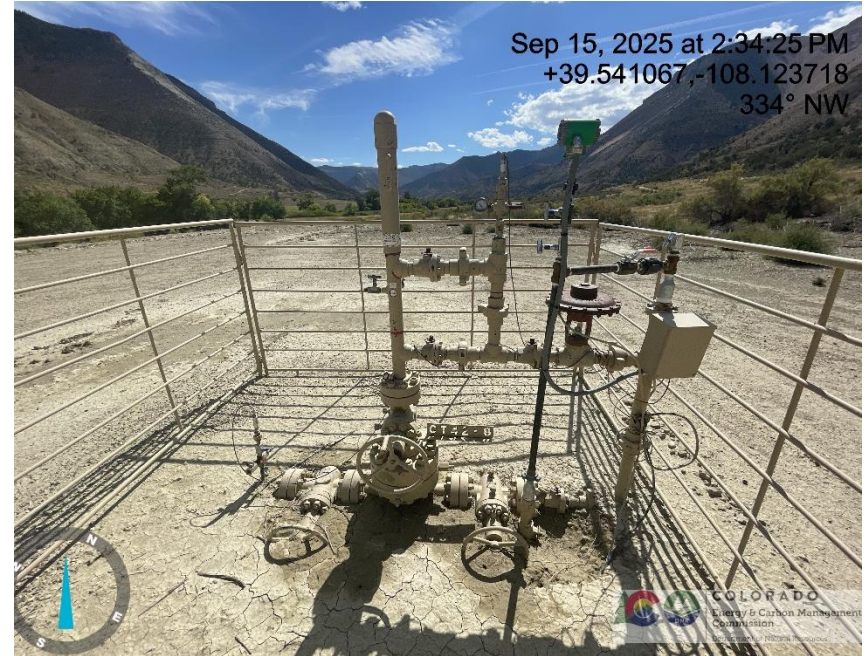

Inspection/Audit Photos

Location Name: QB ENERGY OPERATING LLC CHEVRON 42-8 (PARACHUTE CREEK 12 696)

Location #: 324199

Photo # 9369 From entrance to location

Photo # 9370 Location

Inspection/Audit Photos

Location Name: QB ENERGY OPERATING LLC CHEVRON 42-8 (PARACHUTE CREEK 12 696)

Location #: 324199

Photo # 9371 Location

Photo # 9372 Location

Inspection/Audit Photos

Location Name: QB ENERGY OPERATING LLC CHEVRON 42-8 (PARACHUTE CREEK 12 696)

Location #: 324199

Photo # 9373 Location

Photo # 9374 Location

Inspection/Audit Photos

Location Name: QB ENERGY OPERATING LLC CHEVRON 42-8 (PARACHUTE CREEK 12 696)

Location #: 324199

**Photo # 9375 Flowline heating insulation open ended
/wildlife hazard/available for entry by wildlife**

**Photo # 9376 Flowline heating insulation open ended
/wildlife hazard/available for entry by wildlife**

Inspection/Audit Photos

Location Name: QB ENERGY OPERATING LLC CHEVRON 42-8 (PARACHUTE CREEK 12 696)