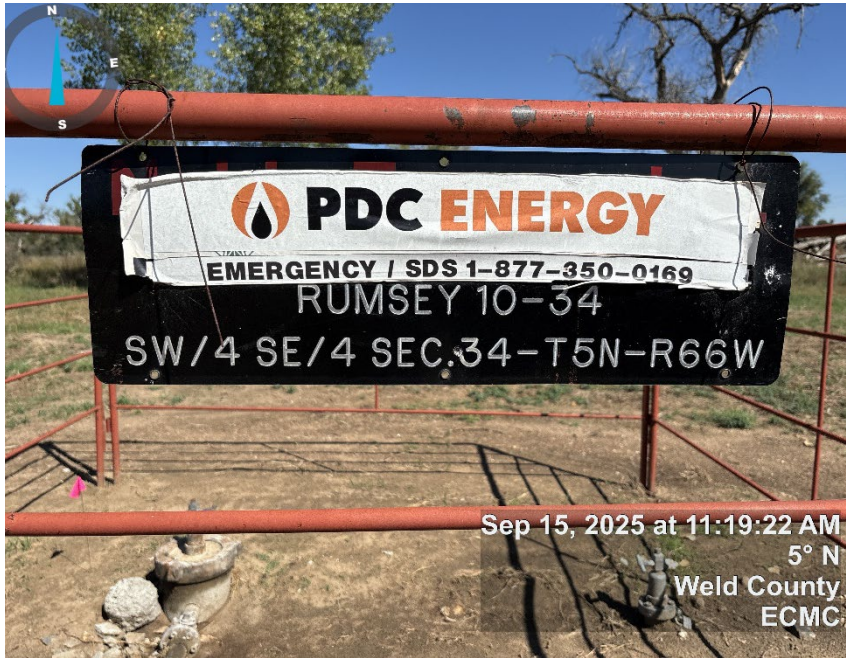

Inspection Photos
Location Name: Rumsey 10-34
Location ID: 332916

Photo 1: Wellhead sign

Photo 2: PA Wellhead