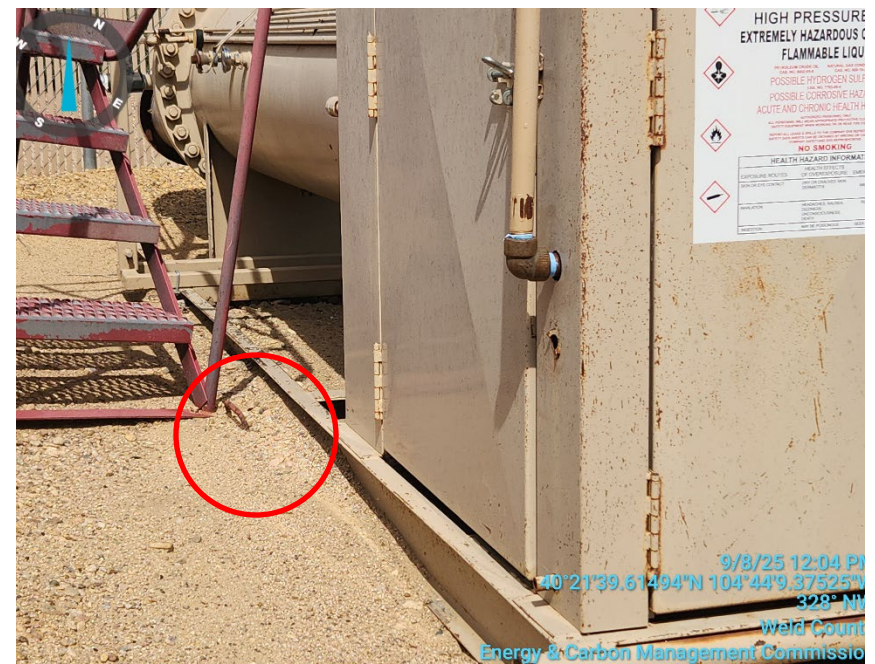

Inspection Photos  
Location Name: Schank J 36-31, 35-27  
Location ID: 332774

Photo 1: Location from entrance

Photo 2: Wellhead Sign

Inspection Photos  
Location Name: Schank J 36-31, 35-27  
Location ID: 332774

Photo 3: Wellhead

Photo 4: Wellhead sign

Inspection Photos  
Location Name: Schank J 36-31, 35-27  
Location ID: 332774

Photo 5: Wellhead

Photo 6: Tank Battery sign

Inspection Photos  
Location Name: Schank J 36-31, 35-27  
Location ID: 332774

Photo 7: Tank battery

Photo 8: equipment

Inspection Photos  
Location Name: Schank J 36-31, 35-27  
Location ID: 332774

Photo 9: equipment not anchored

Photo 10: equipment not anchored

Inspection Photos  
Location Name: Schank J 36-31, 35-27  
Location ID: 332774

Photo 11: Equipment not anchored

Photo 12: Equipment not anchored.