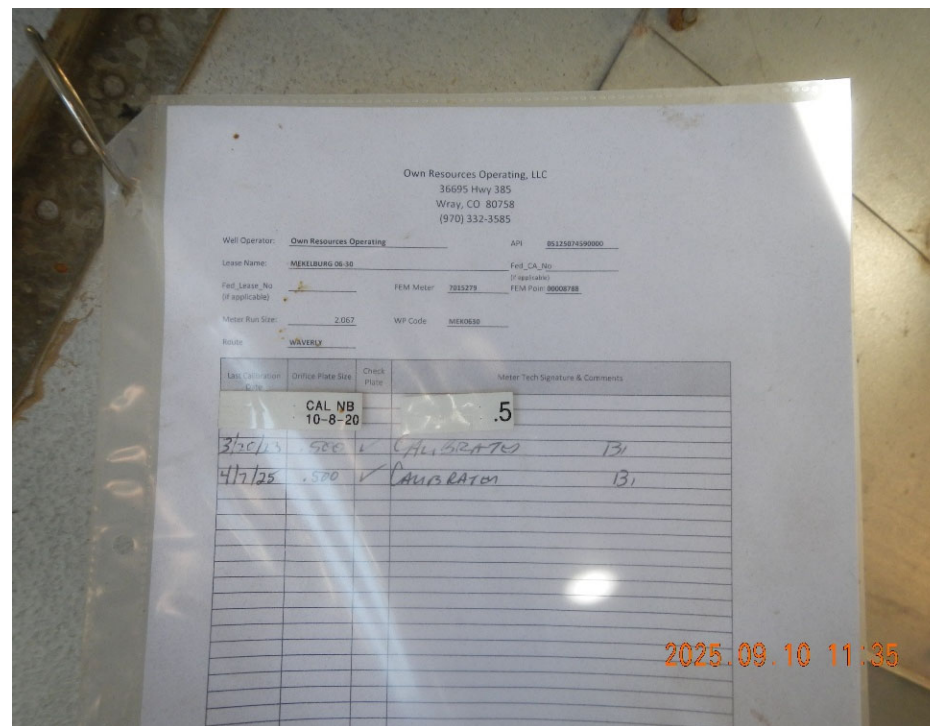

Inspection Photos
Location Name: Mekelburg 6-30
API Number: 125-07459

1. Lease sign at location.

2. Calibration/Test Log inside Meter Shed.