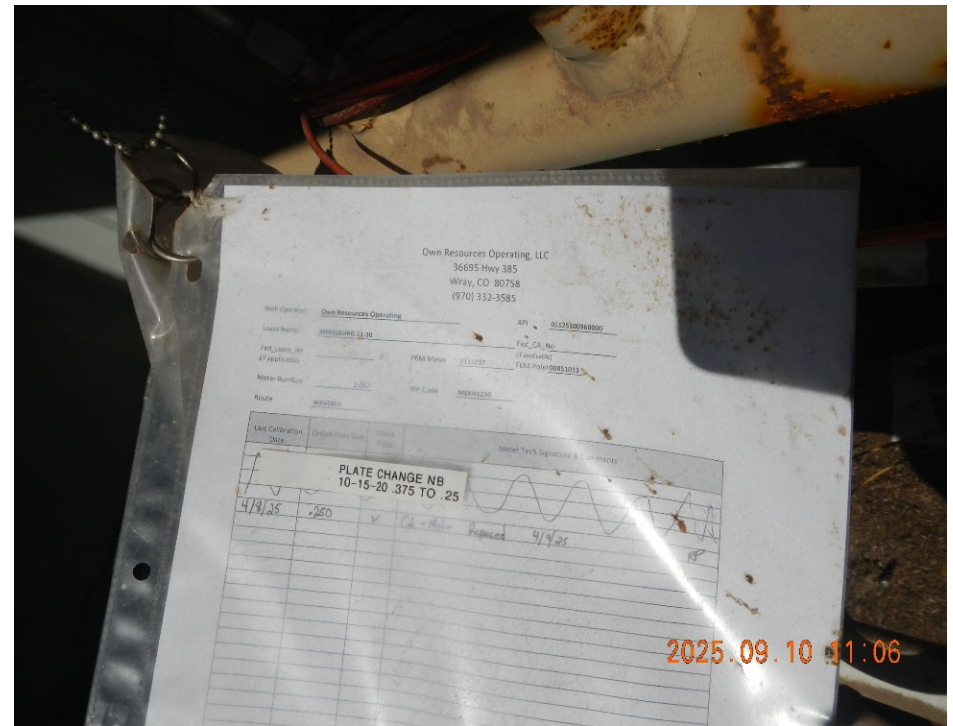

Inspection Photos
Location Name: H. Mekelburg 11-30 4N46W
API Number: 125-10096

1. Lease sign at location.

2. Calibration/Test Log inside Meter Shed.