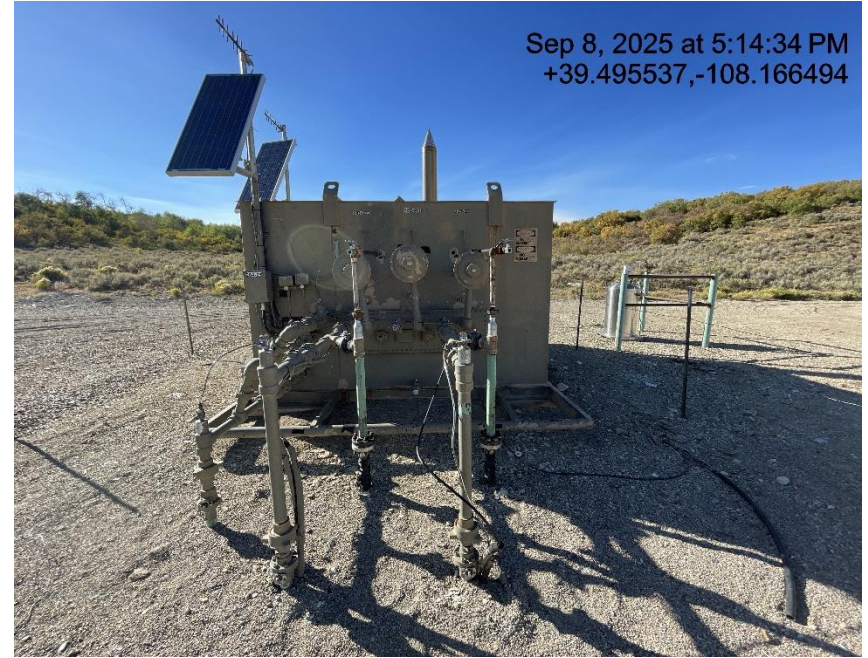

Inspection/Audit Photos

Location Name: QB ENERGY OPERATING LLC PUCKETT 32D-25D (Mesa 22)

Location #: 335506

Sep 8, 2025 at 5:18:41 PM
+39.495962,-108.165651

Sep 8, 2025 at 5:11:03 PM
+39.495972,-108.165575

Photo # 7114 From entrance to location

Photo # 7115 Location

Inspection/Audit Photos

Location Name: QB ENERGY OPERATING LLC PUCKETT 32D-25D (Mesa 22)

Location #: 335506

Photo # 7116 Location

Photo # 7117 Location

Inspection/Audit Photos

Location Name: QB ENERGY OPERATING LLC PUCKETT 32D-25D (Mesa 22)

Location #: 335506

Photo # 7118 Location

Photo # 7119 Location

Inspection/Audit Photos

Location Name: QB ENERGY OPERATING LLC PUCKETT 32D-25D (Mesa 22)

Location #: 335506

Photo # 7120 Wellhead sign has previous operators name

Photo # 7121 Sign at entrance to location has previous operators name

Inspection/Audit Photos

Location Name: QB ENERGY OPERATING LLC PUCKETT 32D-25D (Mesa 22)