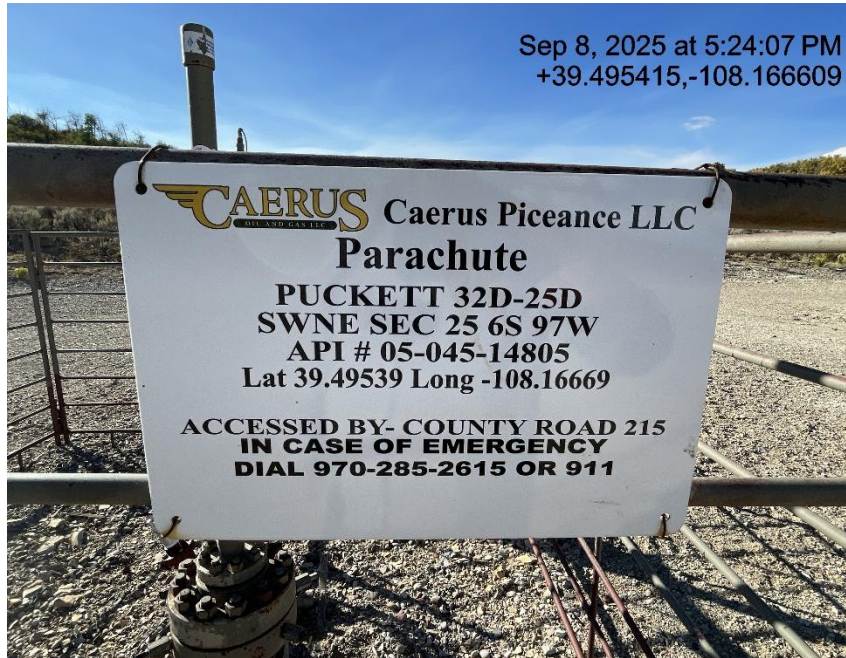

Inspection/Audit Photos

Location Name: QB ENERGY OPERATING LLC PUCKETT 32D-25D (Mesa 22)

Location #: 335506

Sep 8, 2025 at 5:18:41 PM
+39.495962,-108.165651

Sep 8, 2025 at 5:11:03 PM
+39.495972,-108.165575

Photo # 7114 From entrance to location

Photo # 7115 Location

Inspection/Audit Photos

Location Name: QB ENERGY OPERATING LLC PUCKETT 32D-25D (Mesa 22)

Location #: 335506

Photo # 7116 Location

Photo # 7117 Location

Inspection/Audit Photos

Location Name: QB ENERGY OPERATING LLC PUCKETT 32D-25D (Mesa 22)

Location #: 335506

Photo # 7118 Location

Photo # 7119 Location

Inspection/Audit Photos

Location Name: QB ENERGY OPERATING LLC PUCKETT 32D-25D (Mesa 22)

Location #: 335506

Photo # 7120 Wellhead sign has previous operators name

Photo # 7121 Sign at entrance to location has previous operators name

Inspection/Audit Photos

Location Name: QB ENERGY OPERATING LLC PUCKETT 32D-25D (Mesa 22)