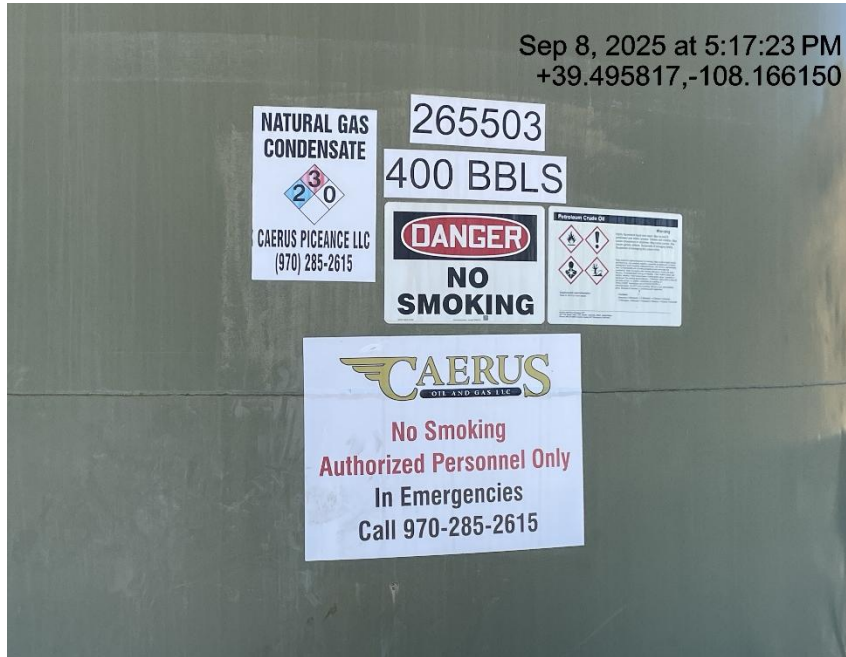

Inspection/Audit Photos

Location Name: QB ENERGY OPERATING LLC PUCKETT 32D-25D (Mesa 22)

Location #: 335506

Sep 8, 2025 at 5:18:41 PM
+39.495962,-108.165651

Sep 8, 2025 at 5:11:03 PM
+39.495972,-108.165575

Inspection/Audit Photos

Location Name: QB ENERGY OPERATING LLC PUCKETT 32D-25D (Mesa 22)

Location #: 335506

Photo # 7118 Location

Photo # 7119 Location

Inspection/Audit Photos

Location Name: QB ENERGY OPERATING LLC PUCKETT 32D-25D (Mesa 22)

Location #: 335506

Photo # 7120 Wellhead sign has previous operators name

Photo # 7121 Sign at entrance to location has previous operators name

Inspection/Audit Photos

Location Name: QB ENERGY OPERATING LLC PUCKETT 32D-25D (Mesa 22)

Location #: 335506

Photo # 7122 Tank labels have previous operators name

Photo # 7123 PRV vent line on tank burner does not comply with CECMC pressure safety device rules

Inspection/Audit Photos

Location Name: QB ENERGY OPERATING LLC PUCKETT 32D-25D (Mesa 22)