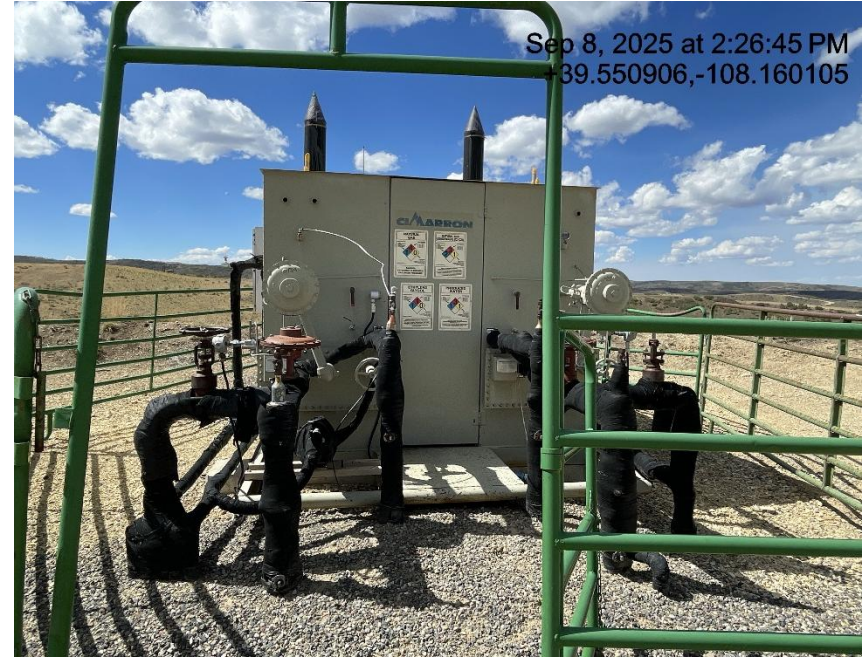

Inspection/Audit Photos

Location Name: QB ENERGY OPERATING LLC CHEVRON-MARATHON 13A-6D (1X Pad)

Location #: 335722

Photo # 6793 From entrance to location

Photo # 6794 Location

Inspection/Audit Photos

Location Name: QB ENERGY OPERATING LLC CHEVRON-MARATHON 13A-6D (1X Pad)

Location #: 335722

Photo # 6795 Location

Photo # 6796 Location

Inspection/Audit Photos

Location Name: QB ENERGY OPERATING LLC CHEVRON-MARATHON 13A-6D (1X Pad)

Location #: 335722

Photo # 6797 Location

Photo # 6798 Location

Inspection/Audit Photos

Location Name: QB ENERGY OPERATING LLC CHEVRON-MARATHON 13A-6D (1X Pad)

Location #: 335722

Photo # 6799 Location

Photo # 6800 Location

Inspection/Audit Photos

Location Name: QB ENERGY OPERATING LLC CHEVRON-MARATHON 13A-6D (1X Pad)

Location #: 335722

Photo # 6801 Location

Photo # 6802 Location

Inspection/Audit Photos

Location Name: QB ENERGY OPERATING LLC CHEVRON-MARATHON 13A-6D (1X Pad)

Location #: 335722

Sep 8, 2025 at 2:32:32 PM
+39.550926,-108.159748