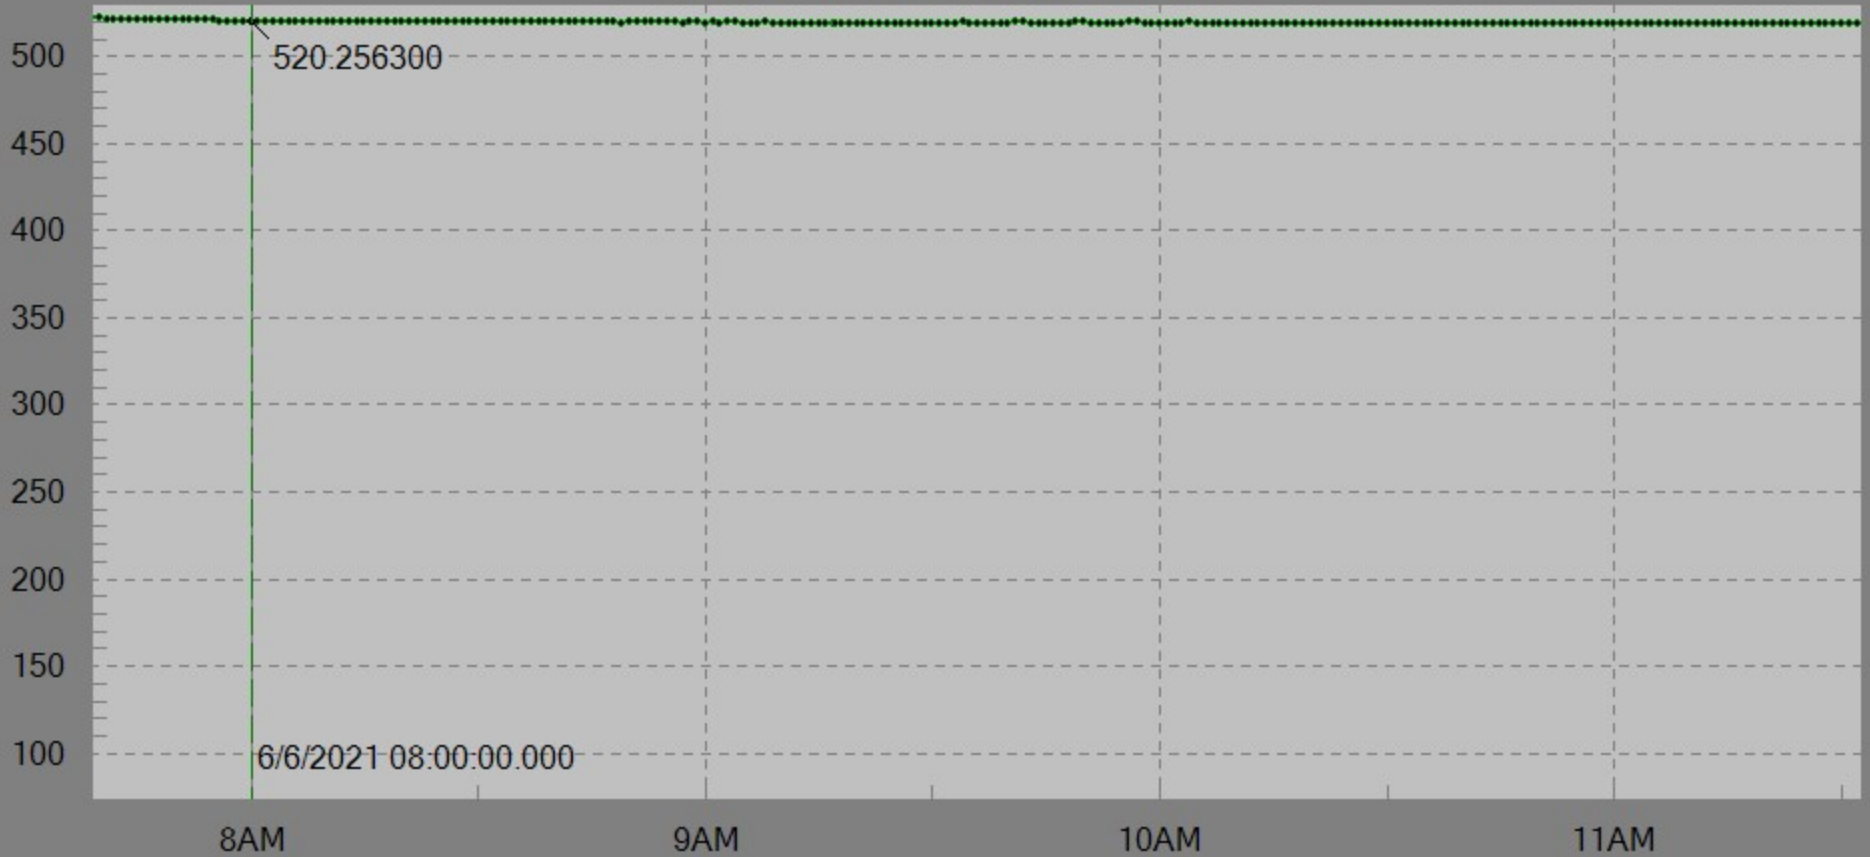

5/29/2021 12:05:26 to 6/6/2021 12:05:26

Jun 6 Sun 2021

Wandell 32-7 Tubing Pressure

< >

▶ ◀ ▶ ⌂ 📅 8 14 30

📁 📁 🔄

Close