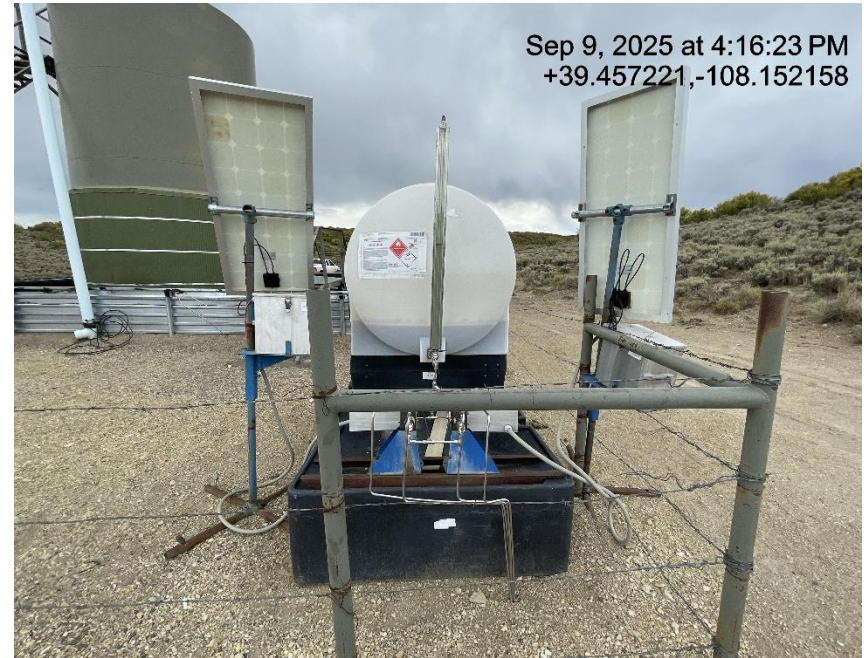

## Inspection/Audit Photos

Location Name: QB ENERGY OPERATING LLC PUCKETT 21B-7 (Mesa 1)

Location #: 334684

Photo # 7773 From entrance to location

Photo # 7774 Location

## Inspection/Audit Photos

Location Name: QB ENERGY OPERATING LLC PUCKETT 21B-7 (Mesa 1)

Location #: 334684

Photo # 7775 Location

Photo # 7776 Location

## Inspection/Audit Photos

Location Name: QB ENERGY OPERATING LLC PUCKETT 21B-7 (Mesa 1)

Location #: 334684

Photo # 7777 Location

Photo # 7778 Location

## Inspection/Audit Photos

Location Name: QB ENERGY OPERATING LLC PUCKETT 21B-7 (Mesa 1)

Location #: 334684

**Photo # 7779 Flowline heating insulation open ended  
/wildlife hazard/available for entry by wildlife**