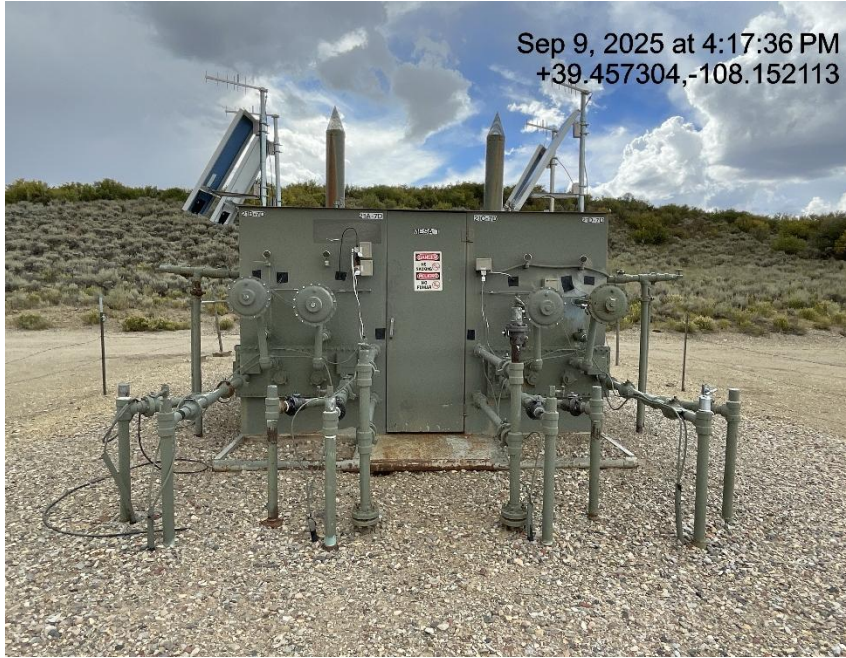

## Inspection/Audit Photos

Location Name: QB ENERGY OPERATING LLC PUCKETT 21B-7 (Mesa 1)

Location #: 334684

Photo # 7773 From entrance to location

Photo # 7774 Location

## Inspection/Audit Photos

Location Name: QB ENERGY OPERATING LLC PUCKETT 21B-7 (Mesa 1)

Location #: 334684

Photo # 7775 Location

Photo # 7776 Location

## Inspection/Audit Photos

Location Name: QB ENERGY OPERATING LLC PUCKETT 21B-7 (Mesa 1)

Location #: 334684

Photo # 7777 Location

Photo # 7778 Location

## Inspection/Audit Photos

Location Name: QB ENERGY OPERATING LLC PUCKETT 21B-7 (Mesa 1)

Location #: 334684

**Photo # 7779 Flowline heating insulation open ended  
/wildlife hazard/available for entry by wildlife**