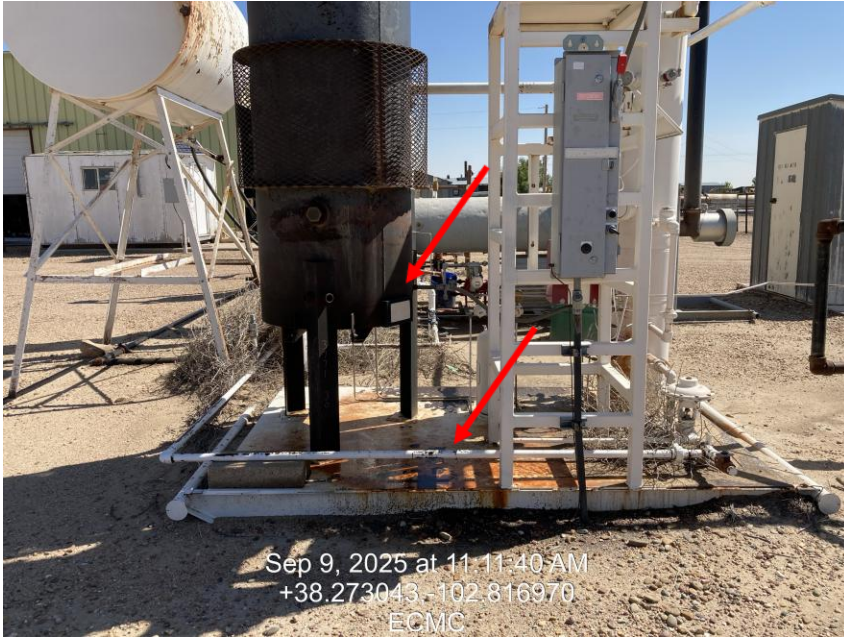

Inspection Photos
Location: McClave Gas Compressor Station
Location ID: 255965
Spill ID 2608158, Rem Project # 5701

Photo 1 –Facility Placard

Photo 2 – Entrance to Facility

Inspection Photos
Location: McClave Gas Compressor Station
Location ID: 255965
Spill ID 2608158, Rem Project # 5701

Photo 3 – Tank Battery

Photo 4 – Tank Battery

Inspection Photos
Location: McClave Gas Compressor Station
Location ID: 255965
Spill ID 2608158, Rem Project # 5701

Photo 5 – Tank Battery

Photo 6 – Leak on 90* elbow, impacted soils

Inspection Photos
Location: McClave Gas Compressor Station
Location ID: 255965
Spill ID 2608158, Rem Project # 5701

Photo 7 – Areas of impacted soils

Photo 8 – Areas of impacted soils

Inspection Photos
Location: McClave Gas Compressor Station
Location ID: 255965
Spill ID 2608158, Rem Project # 5701