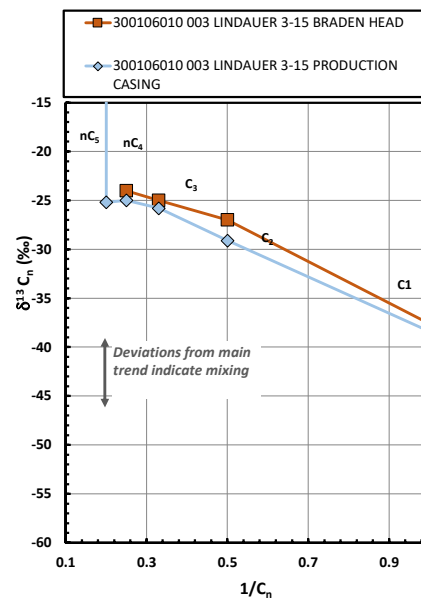

Mixing Plot