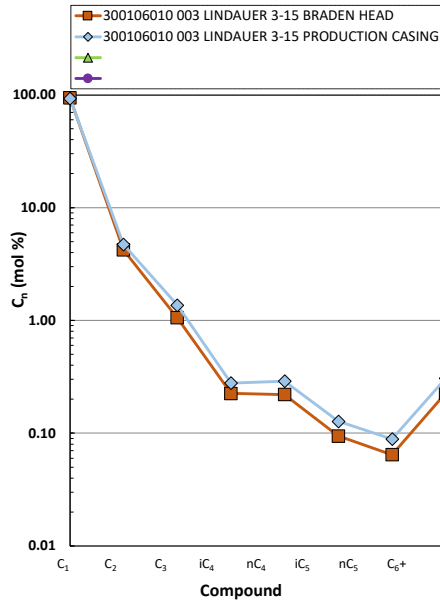

Hydrocarbon Composition Plot