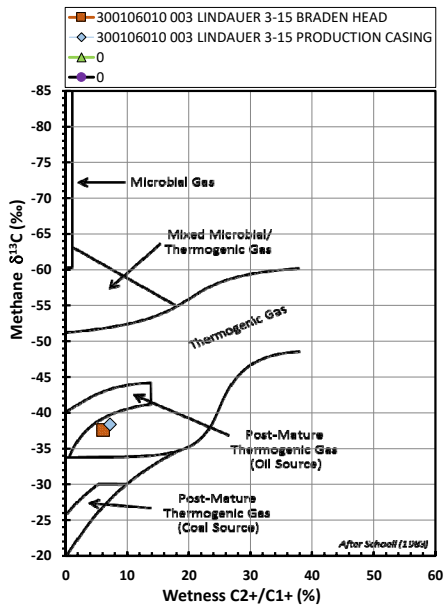

Methane $\delta^{13}\text{C}$ vs Wetness Genetic Classification Plot

Haworth Ratio Plot - Characterization of Hydrocarbon Type