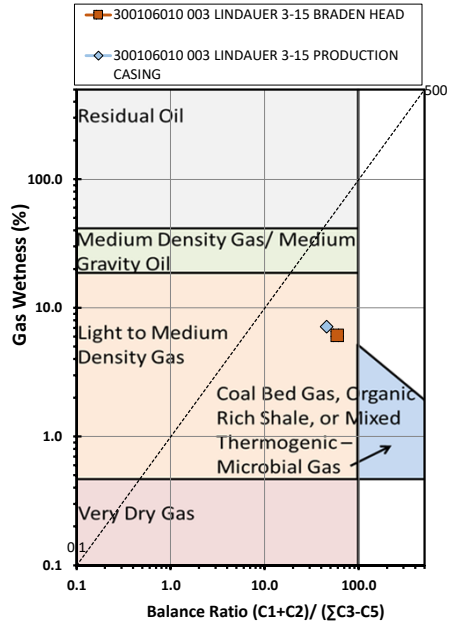

Haworth Ratio Plot - Characterization of Hydrocarbon Type