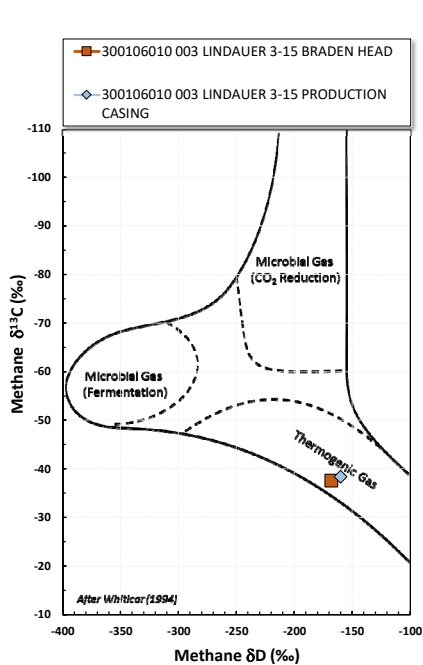

Haworth Ratio Plot - Characterization of Hydrocarbon Type