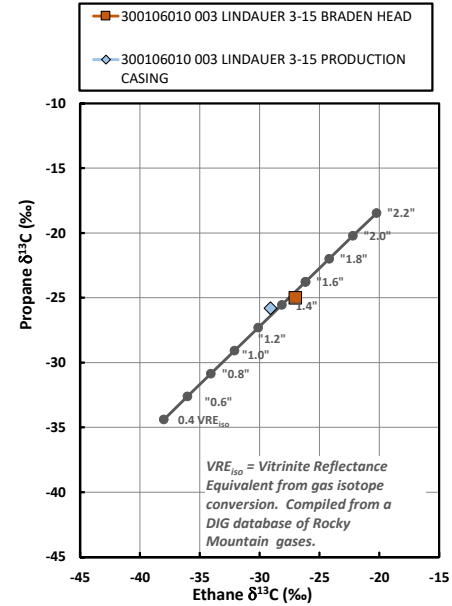

Ethane - Propane Maturity Plot