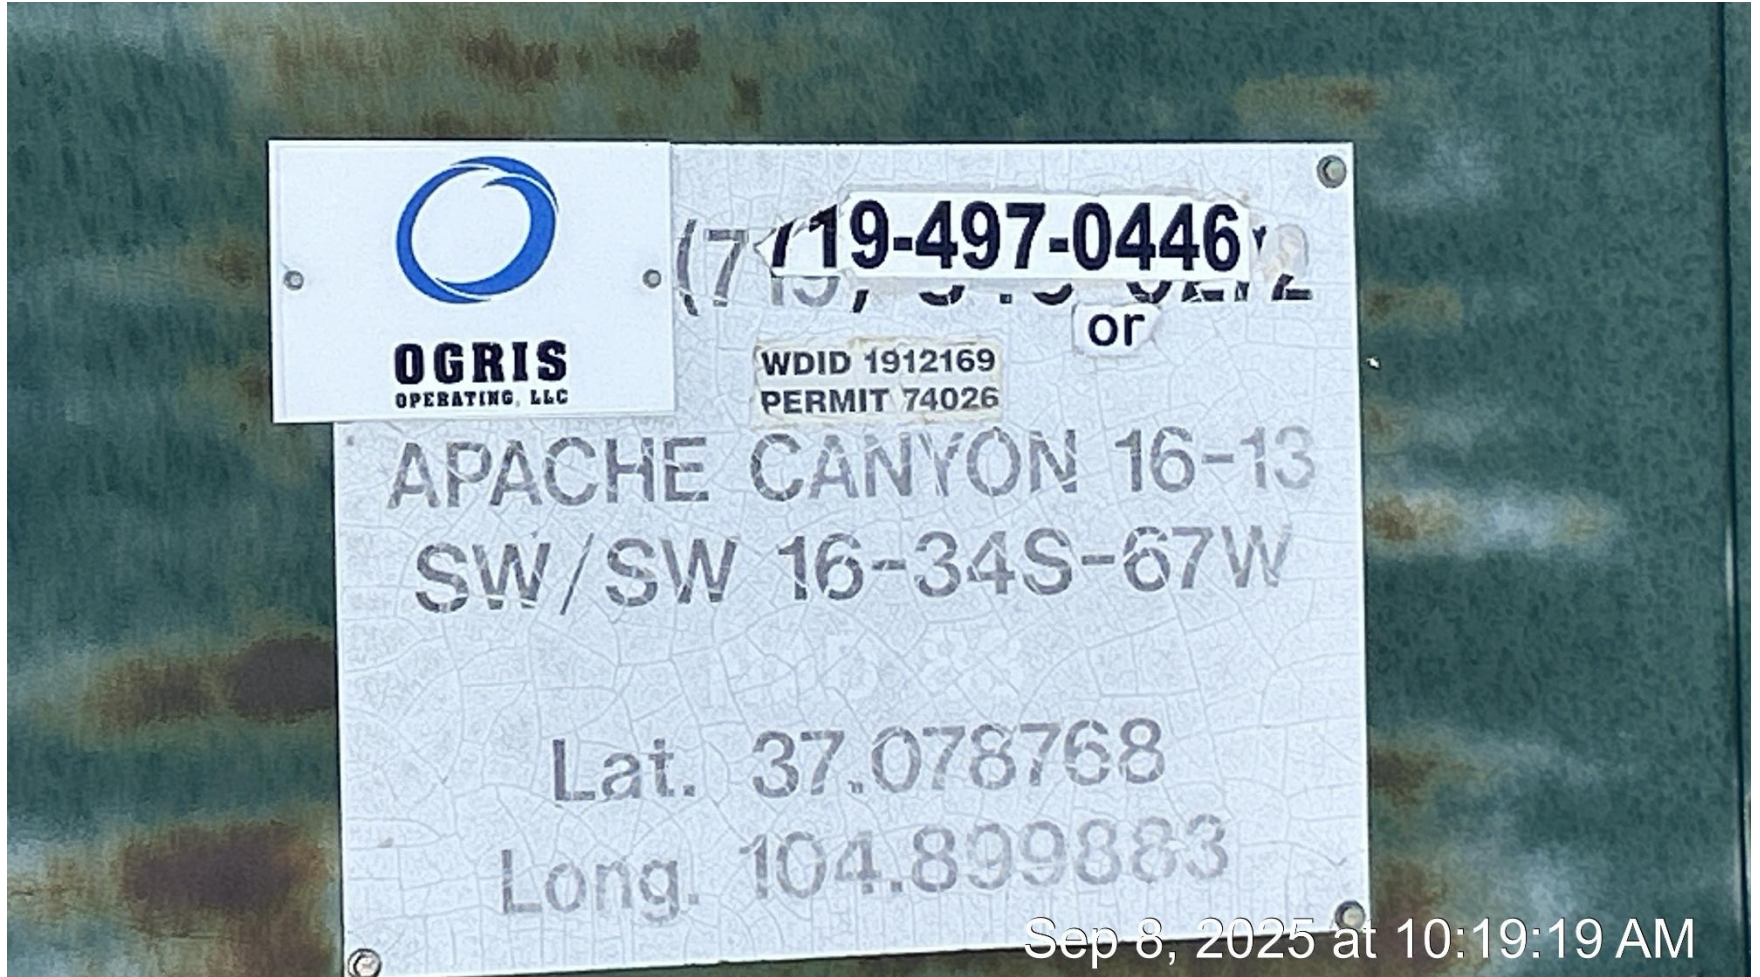

WELL NAME: , APACHE CANYON 16-13

API #: 071-06222

PHOTO 1: WELL SIGN

**PHOTO 2: LOCATION**