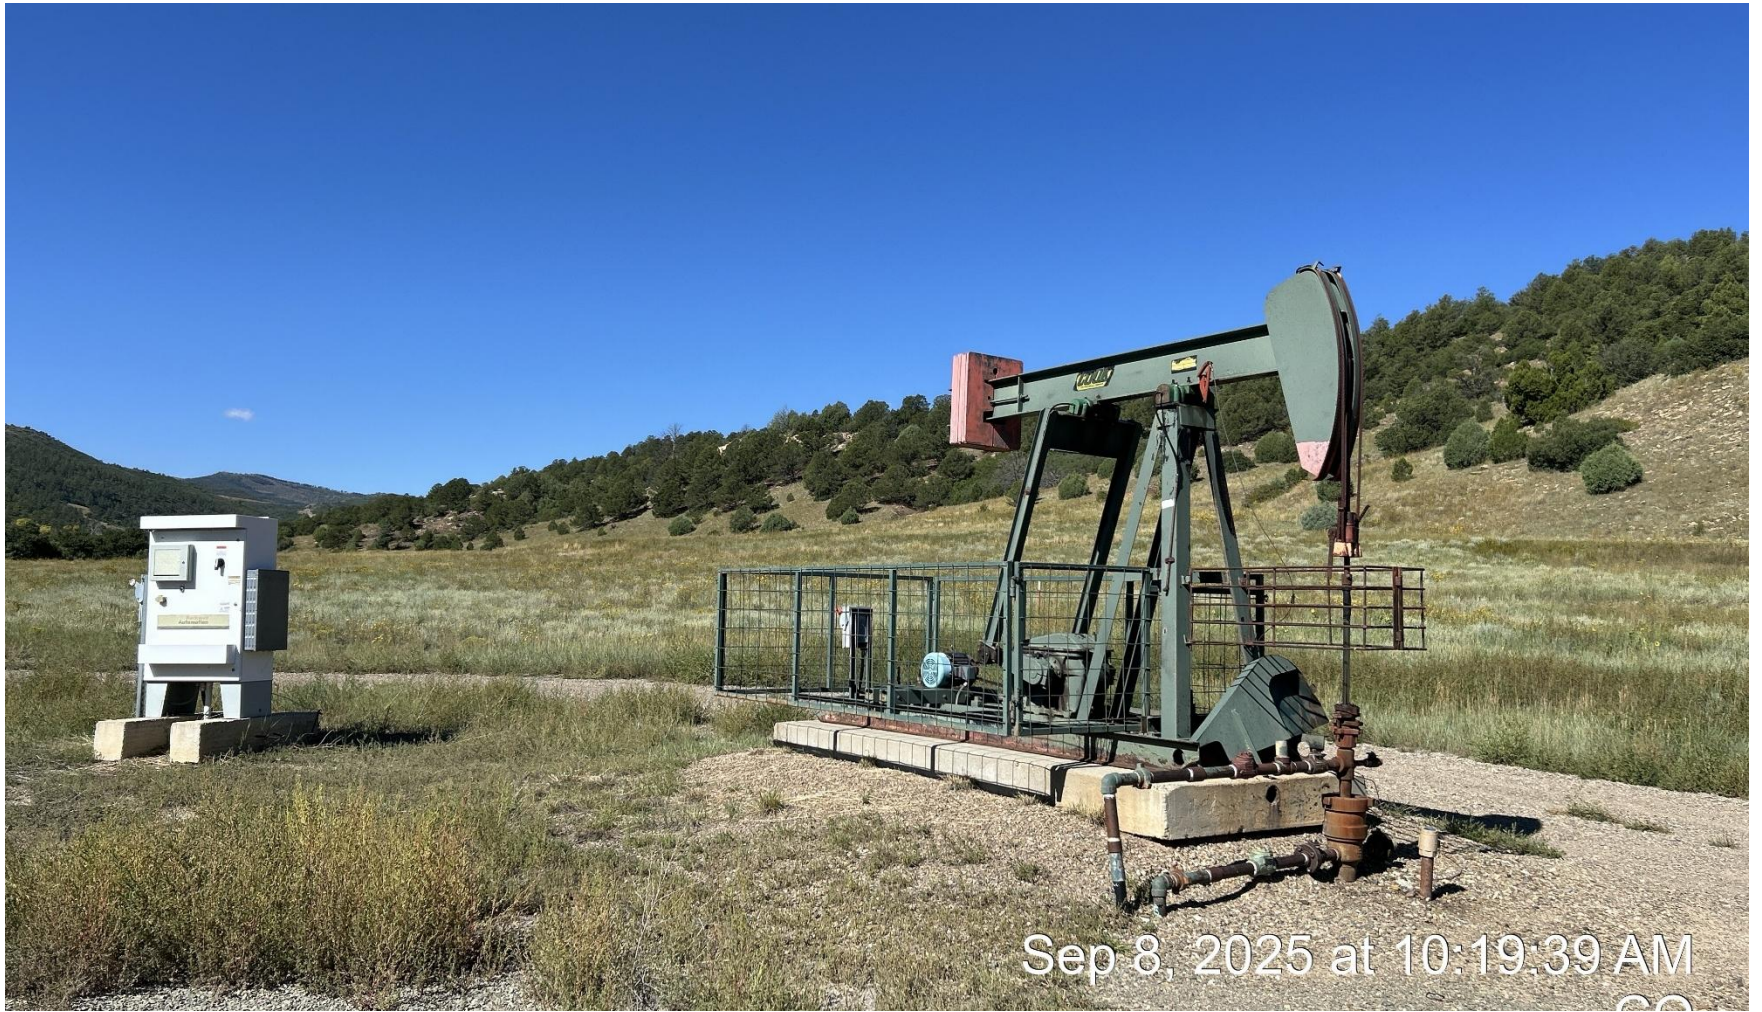

WELL NAME: , APACHE CANYON 16-13

API #: 071-06222

PHOTO 1: WELL SIGN

**PHOTO 2: LOCATION**