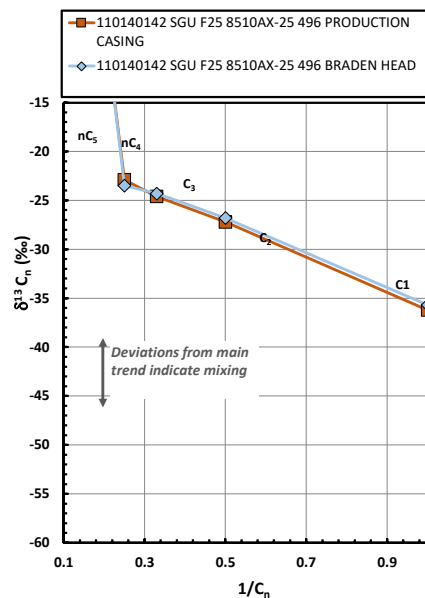

Mixing Plot