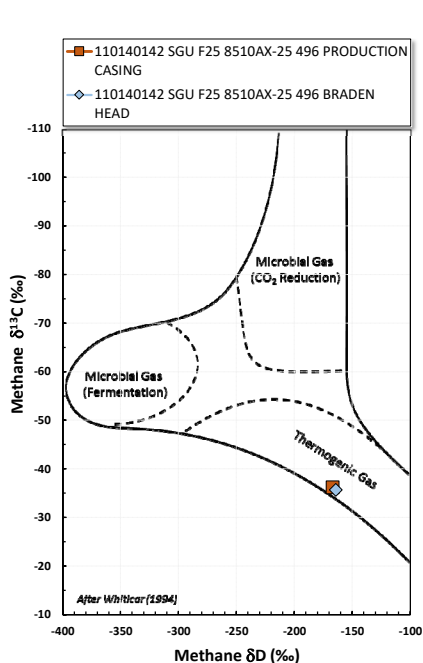

Haworth Ratio Plot - Characterization of Hydrocarbon Type