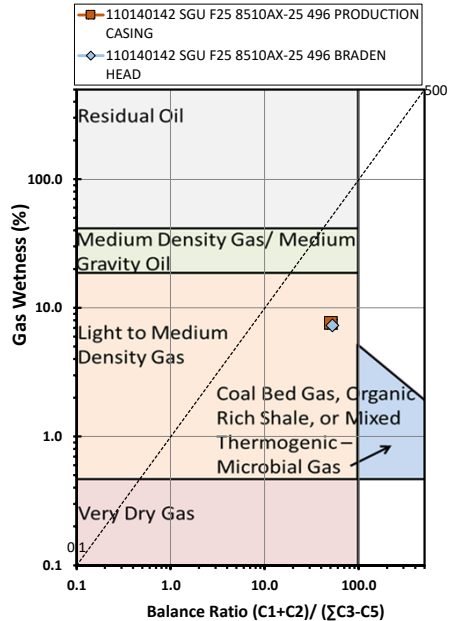

Haworth Ratio Plot - Characterization of Hydrocarbon Type