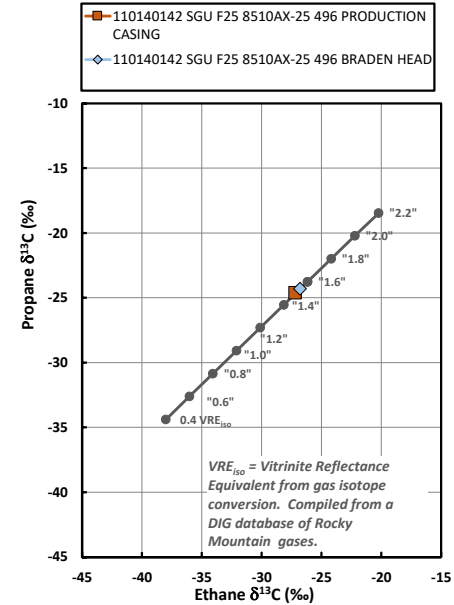

Ethane - Propane Maturity Plot