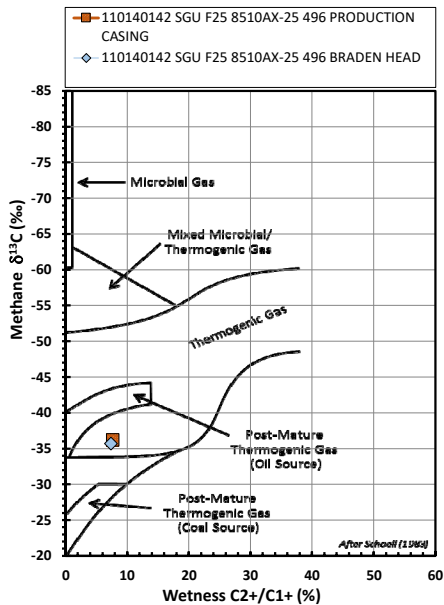

Methane $\delta^{13}\text{C}$ vs Wetness Genetic Classification Plot

Haworth Ratio Plot - Characterization of Hydrocarbon Type