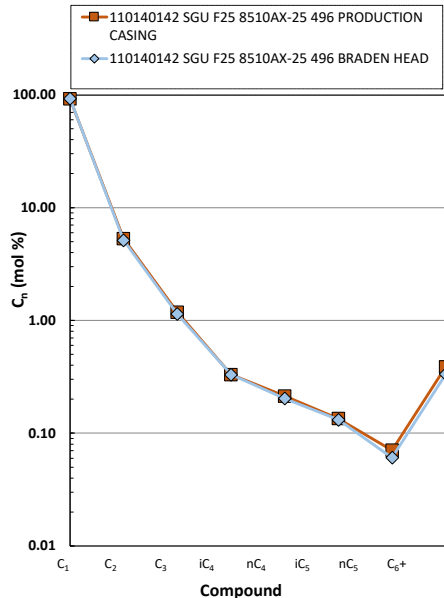

Hydrocarbon Composition Plot