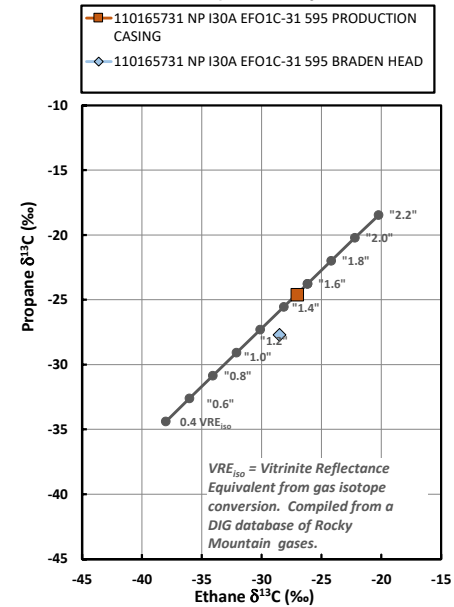

Ethane - Propane Maturity Plot