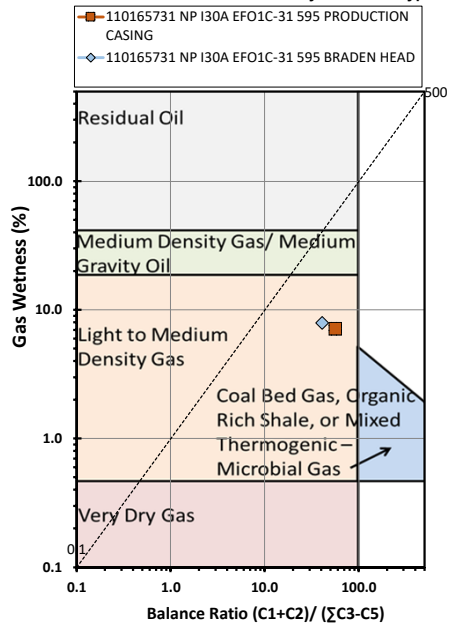

Haworth Ratio Plot - Characterization of Hydrocarbon Type