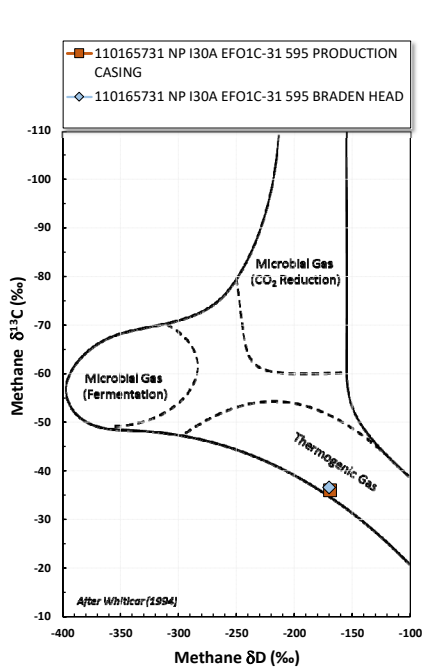

Haworth Ratio Plot - Characterization of Hydrocarbon Type