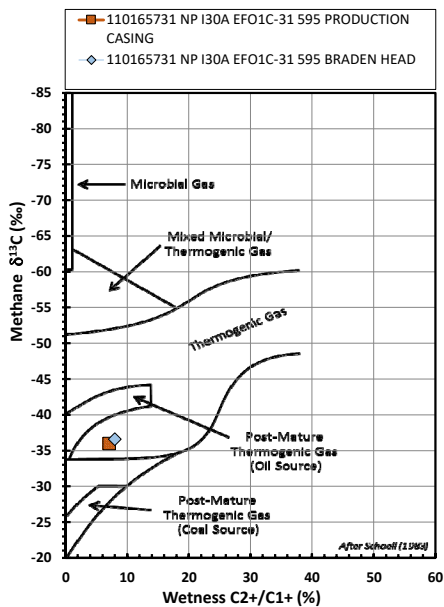

Methane $\delta^{13}\text{C}$ vs Wetness Genetic Classification Plot

Haworth Ratio Plot - Characterization of Hydrocarbon Type