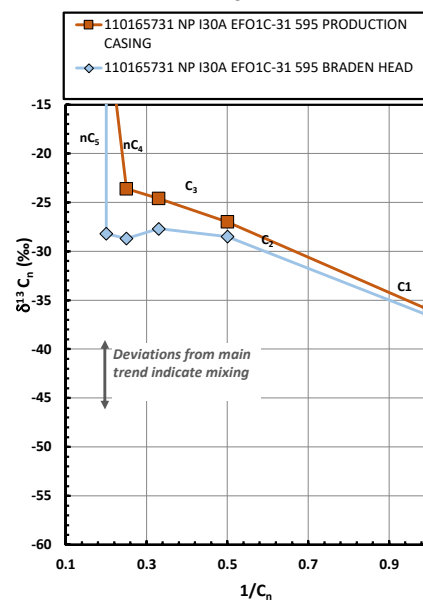

Mixing Plot