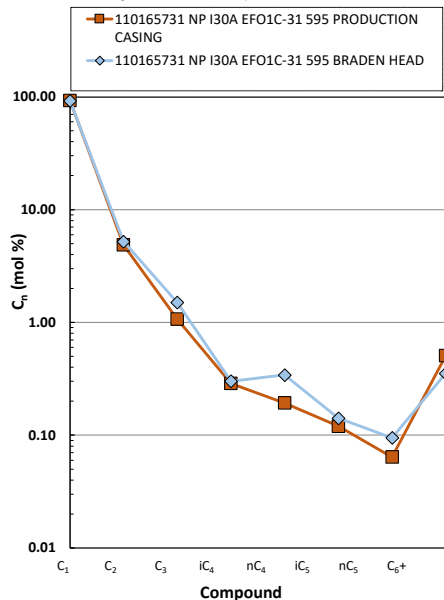

Hydrocarbon Composition Plot