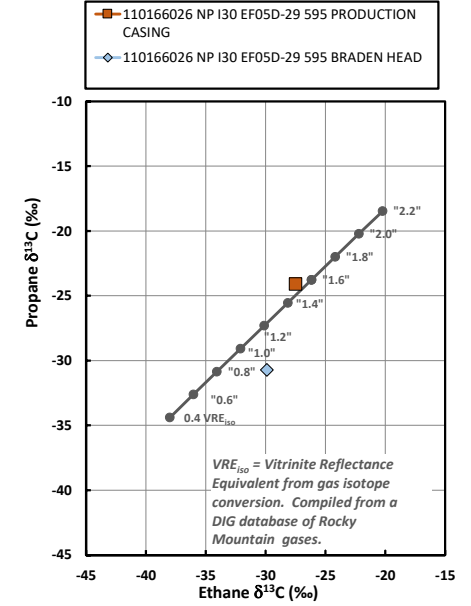

Ethane - Propane Maturity Plot