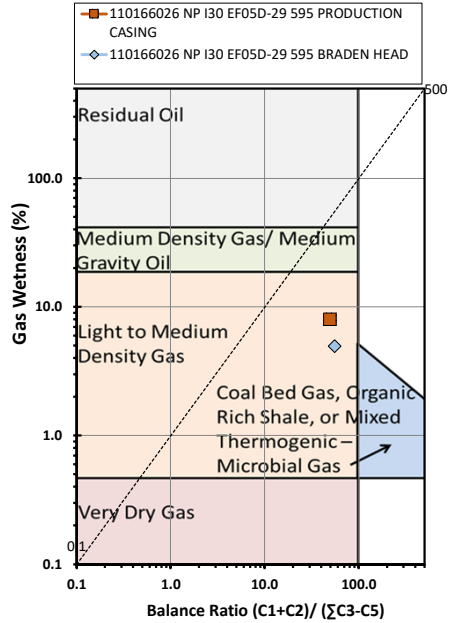

Haworth Ratio Plot - Characterization of Hydrocarbon Type