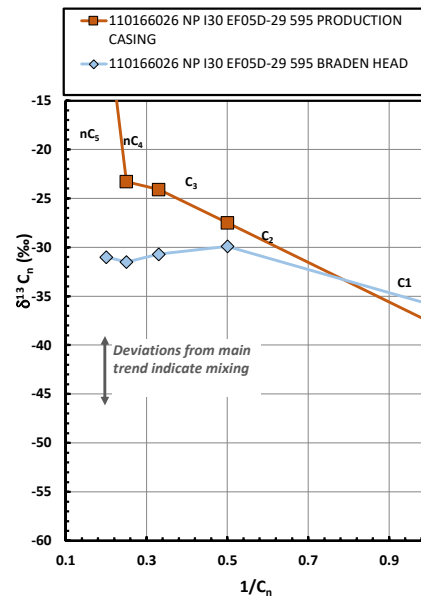

Mixing Plot