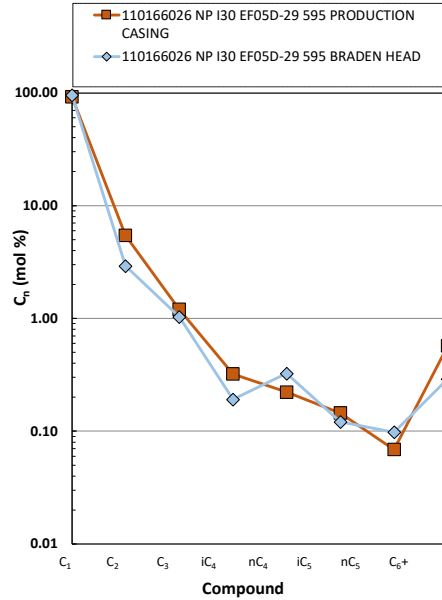

Hydrocarbon Composition Plot