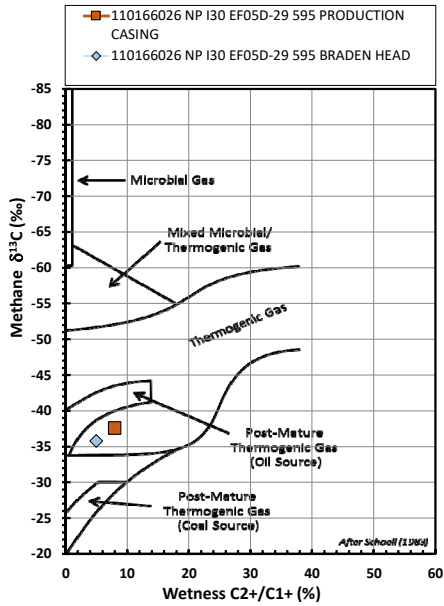

Methane $\delta^{13}\text{C}$ vs Wetness Genetic Classification Plot

Haworth Ratio Plot - Characterization of Hydrocarbon Type