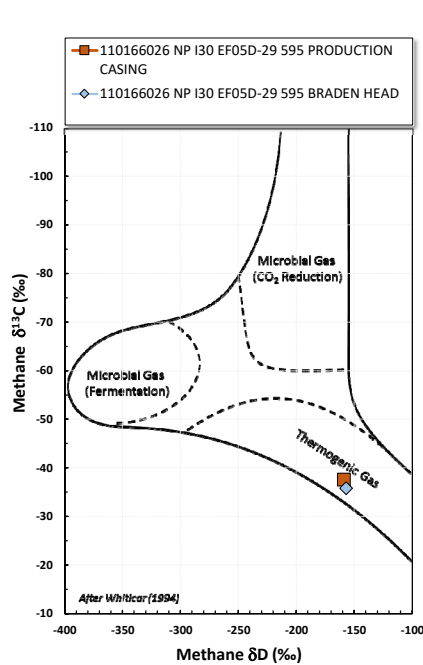

Haworth Ratio Plot - Characterization of Hydrocarbon Type