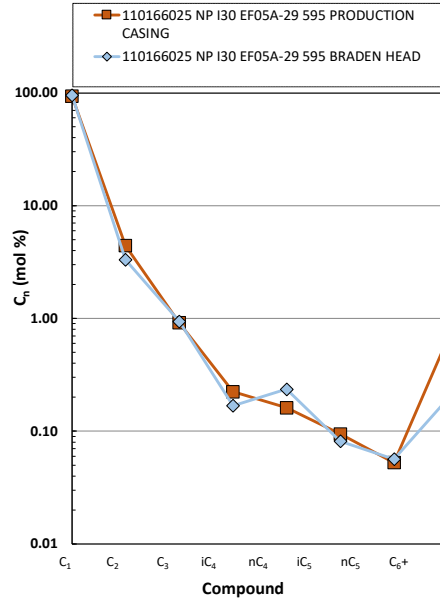

Hydrocarbon Composition Plot