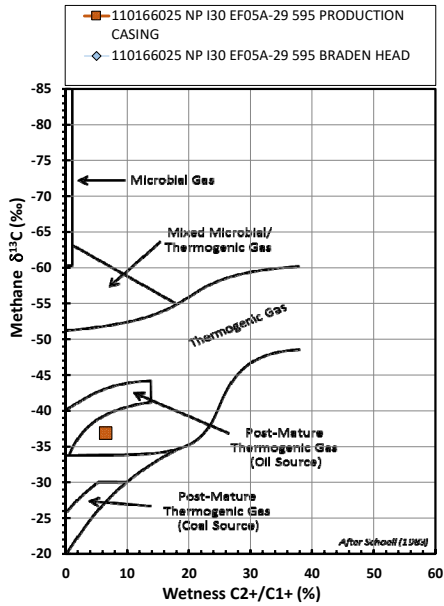

Methane $\delta^{13}\text{C}$ vs Wetness Genetic Classification Plot

Haworth Ratio Plot - Characterization of Hydrocarbon Type