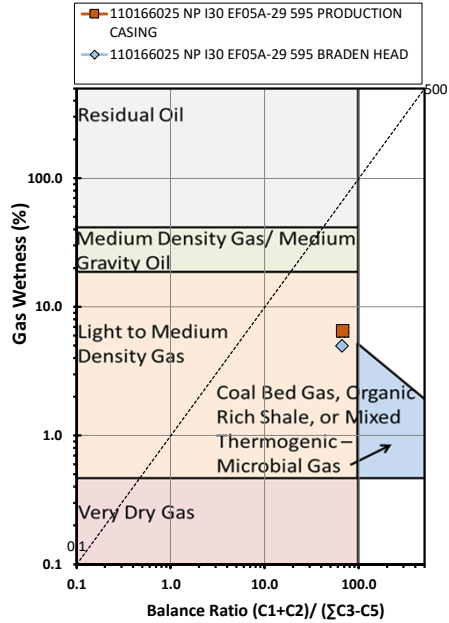

Haworth Ratio Plot - Characterization of Hydrocarbon Type