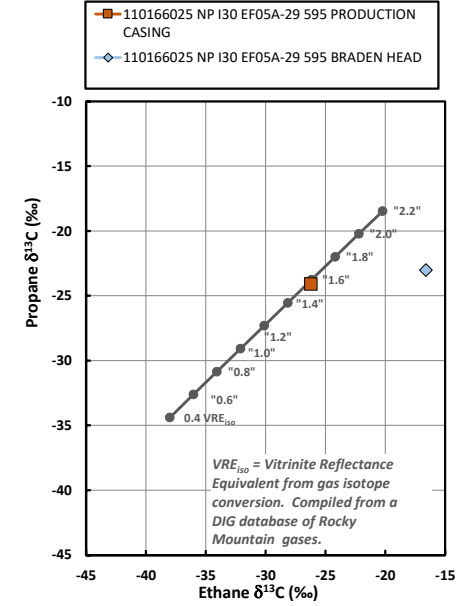

Ethane - Propane Maturity Plot