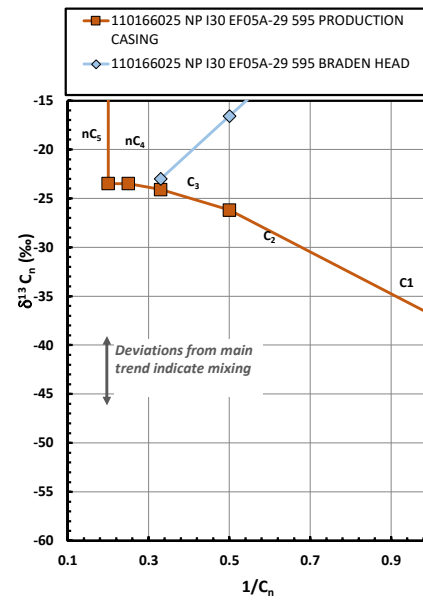

Mixing Plot