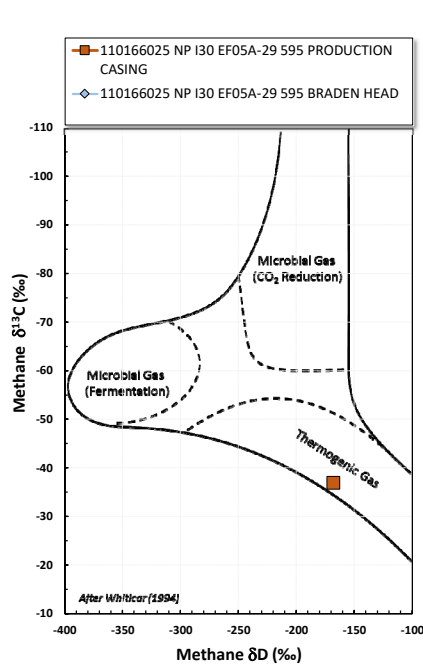

Haworth Ratio Plot - Characterization of Hydrocarbon Type