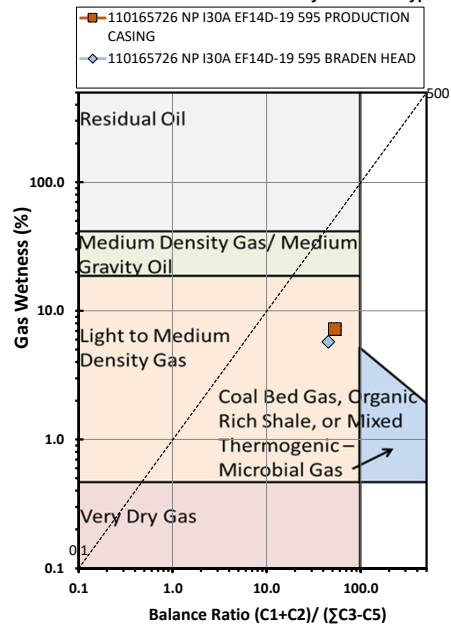

Haworth Ratio Plot - Characterization of Hydrocarbon Type