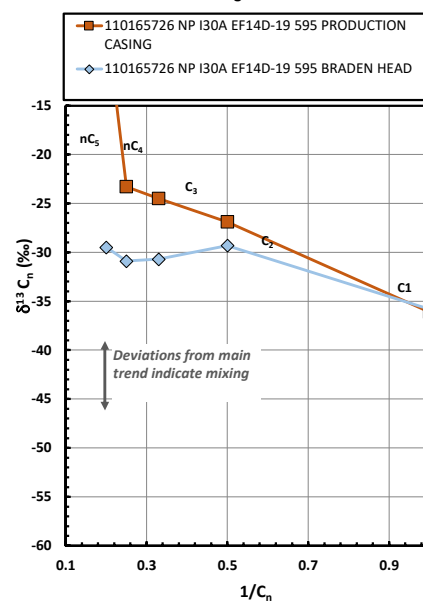

Mixing Plot