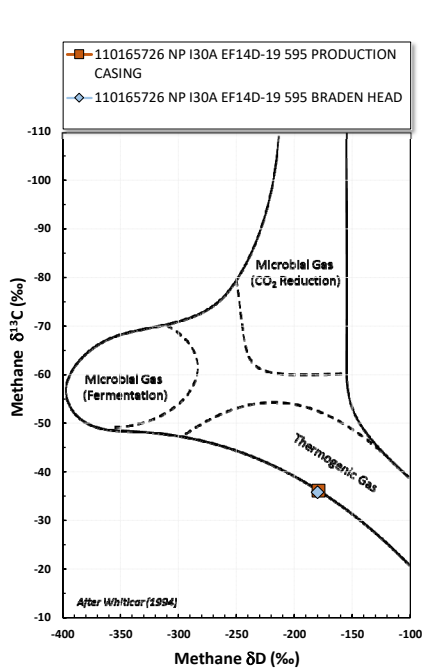

Haworth Ratio Plot - Characterization of Hydrocarbon Type