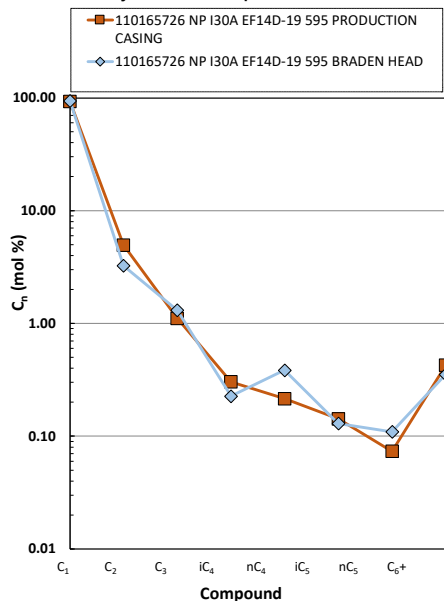

Hydrocarbon Composition Plot