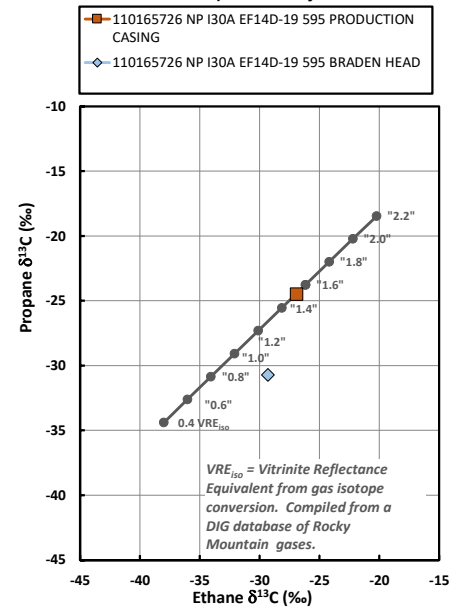

Ethane - Propane Maturity Plot