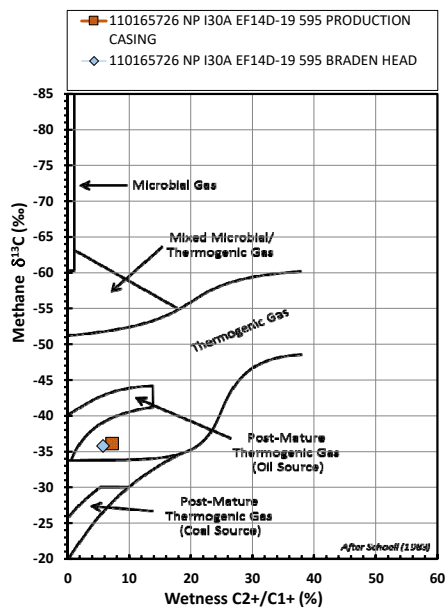

Methane $\delta^{13}\text{C}$ vs Wetness Genetic Classification Plot

Haworth Ratio Plot - Characterization of Hydrocarbon Type