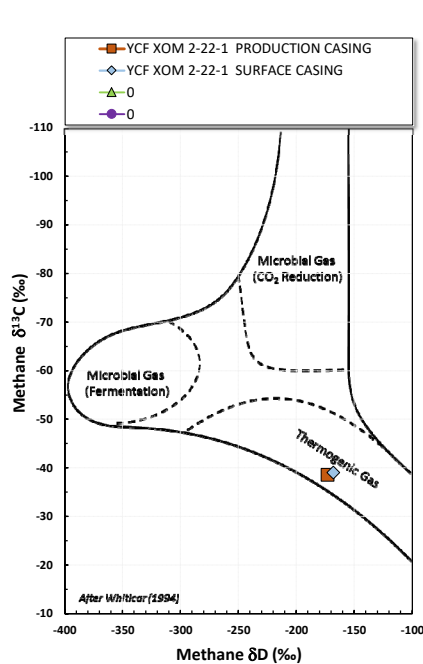

Haworth Ratio Plot - Characterization of Hydrocarbon Type