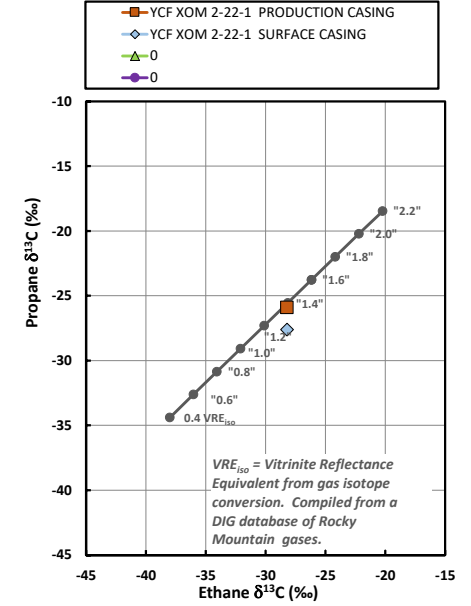

Ethane - Propane Maturity Plot