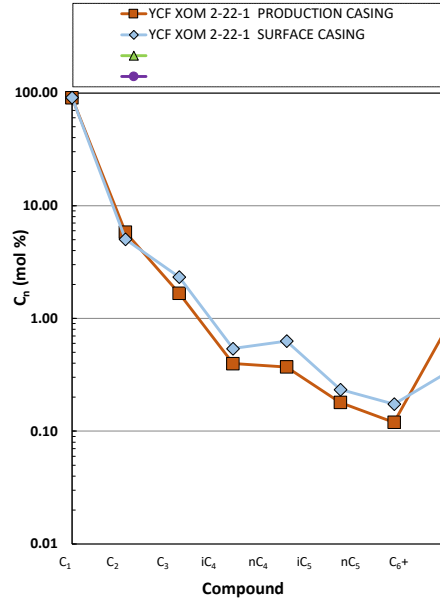

Hydrocarbon Composition Plot