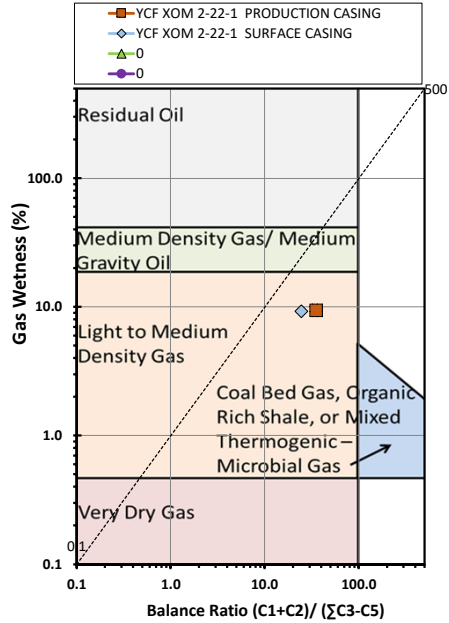

Haworth Ratio Plot - Characterization of Hydrocarbon Type