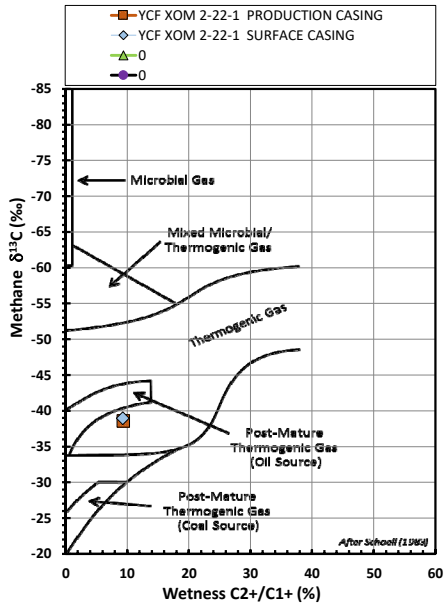

Methane $\delta^{13}\text{C}$ vs Wetness Genetic Classification Plot

Haworth Ratio Plot - Characterization of Hydrocarbon Type