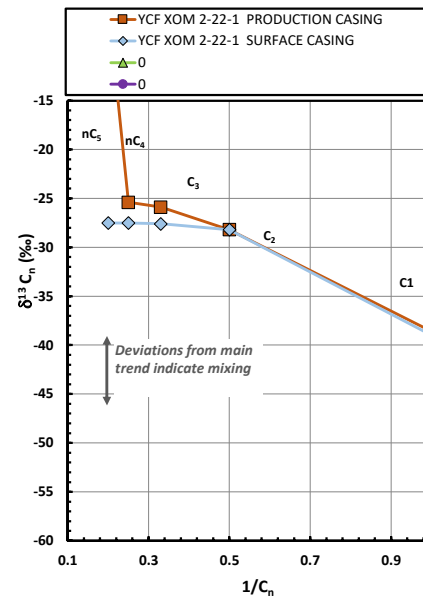

Mixing Plot