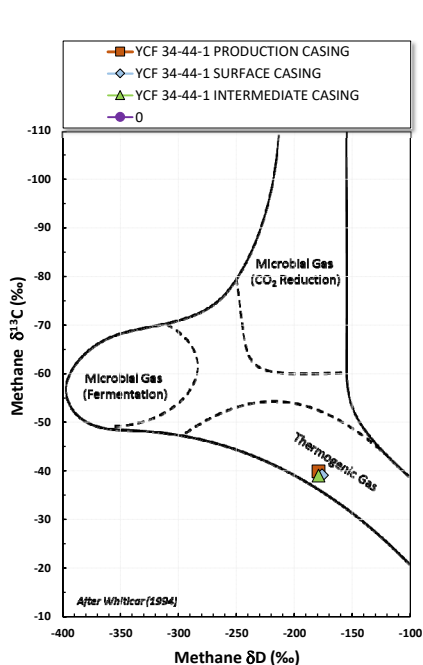

Haworth Ratio Plot - Characterization of Hydrocarbon Type