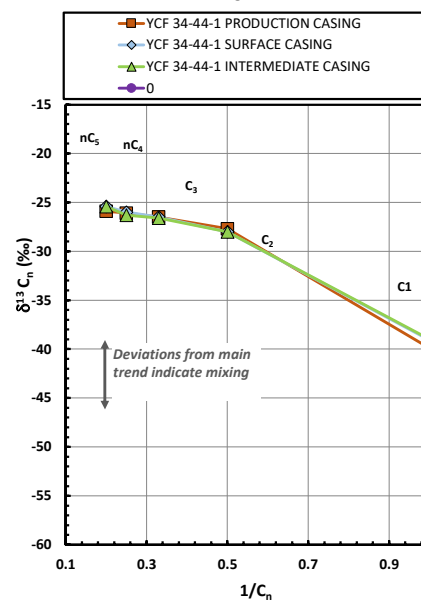

Mixing Plot