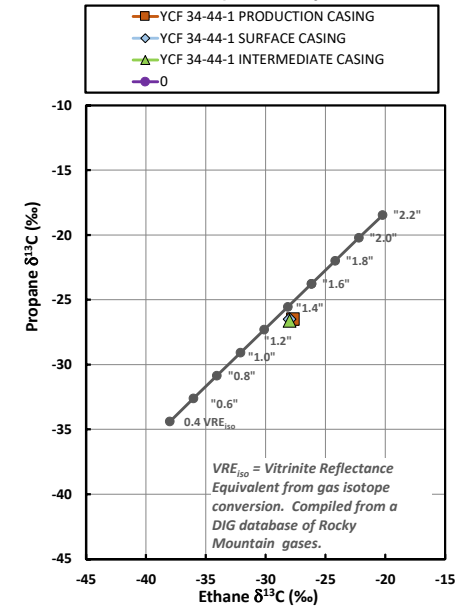

Ethane - Propane Maturity Plot