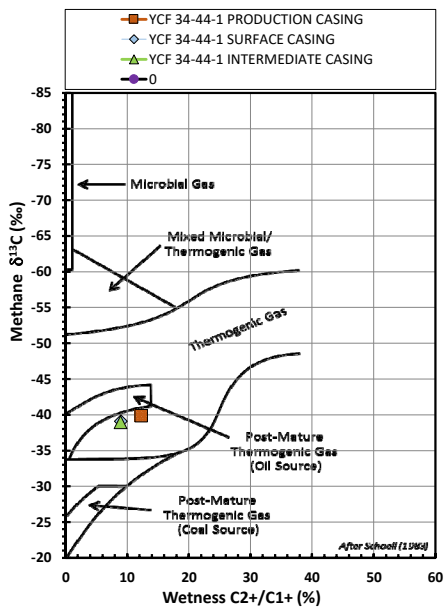

Methane $\delta^{13}\text{C}$ vs Wetness Genetic Classification Plot

Haworth Ratio Plot - Characterization of Hydrocarbon Type