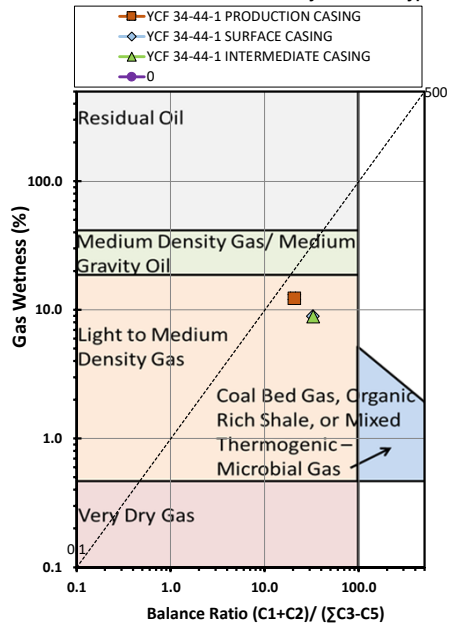

Haworth Ratio Plot - Characterization of Hydrocarbon Type