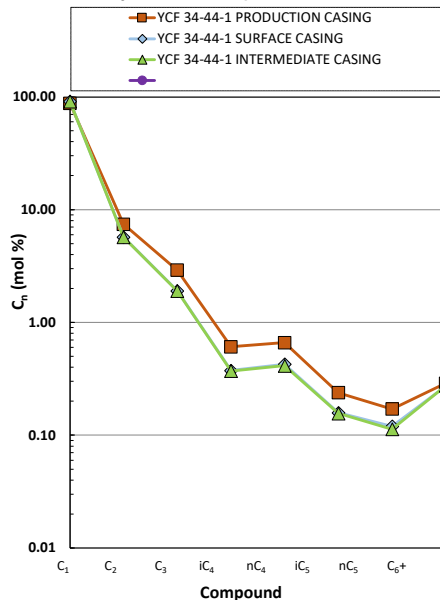

Hydrocarbon Composition Plot