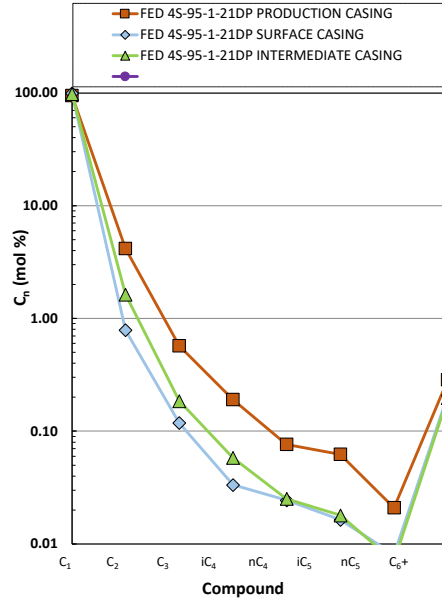

Hydrocarbon Composition Plot