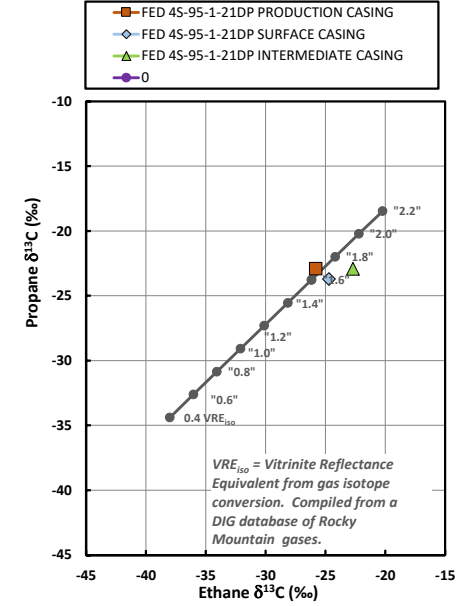

Ethane - Propane Maturity Plot