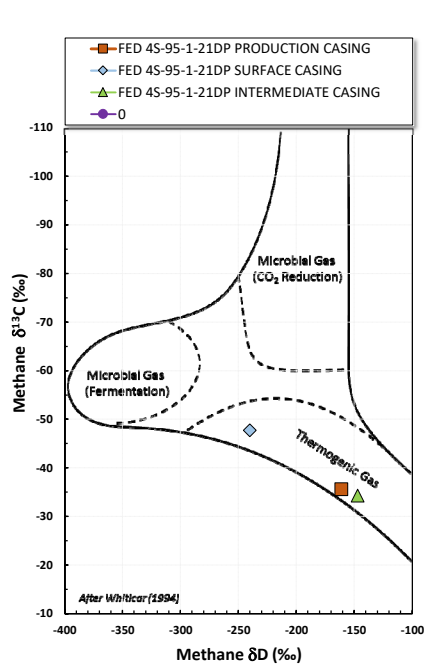

Haworth Ratio Plot - Characterization of Hydrocarbon Type