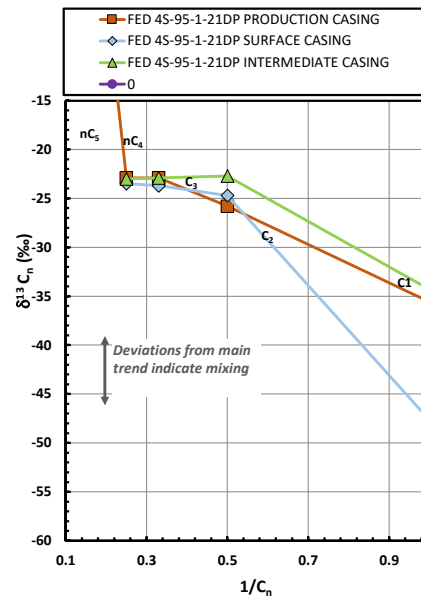

Mixing Plot