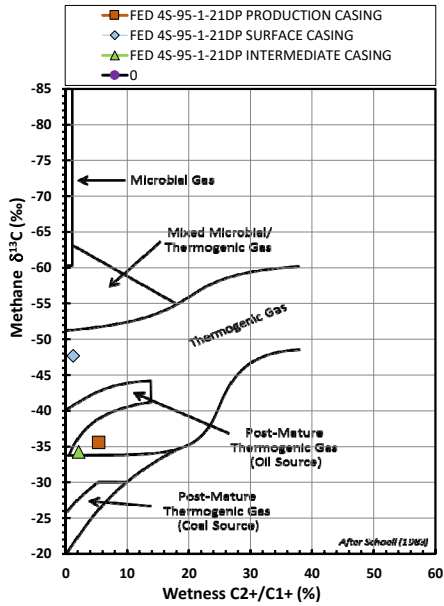

Methane $\delta^{13}\text{C}$ vs Wetness Genetic Classification Plot

Haworth Ratio Plot - Characterization of Hydrocarbon Type