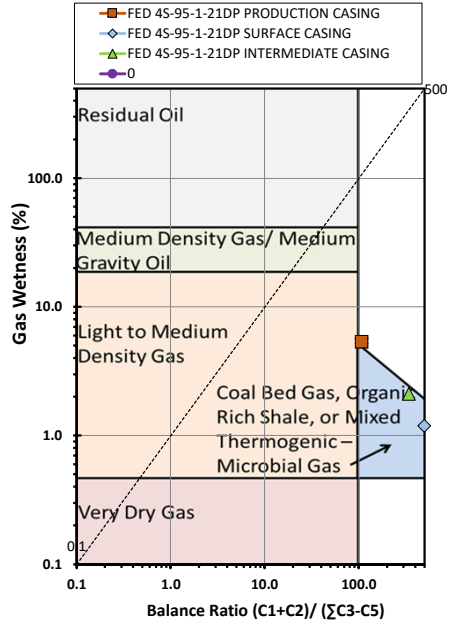

Haworth Ratio Plot - Characterization of Hydrocarbon Type