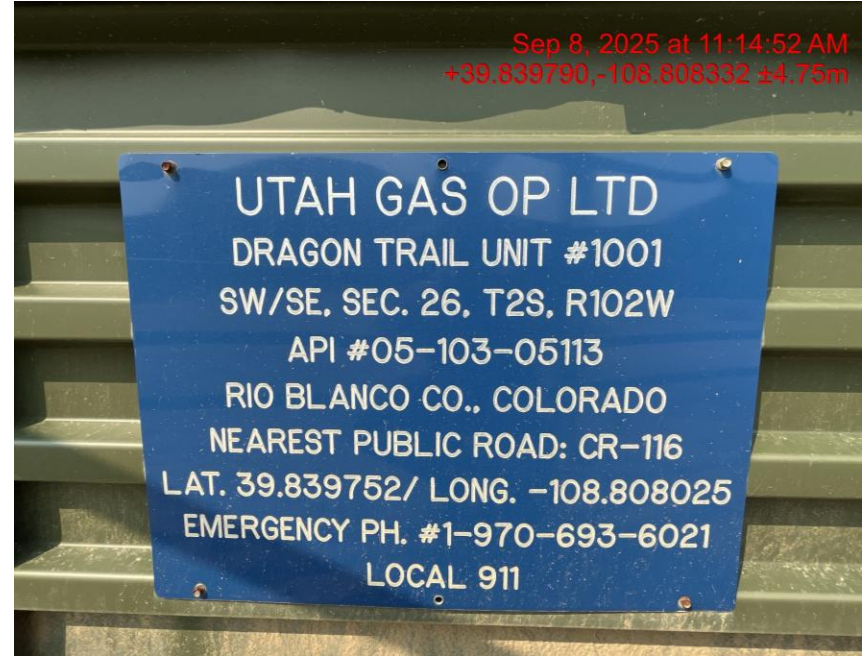

Inspection/Audit Photos

Location: UTAH GAS OP LTD DBA UTAH GAS CORP DRAGON TRAIL UNIT #1001 PAD

Location ID: 314307

Date: 09/8/2025

Photo # 2977 Entrance to location

Photo # 2986 Location

Inspection/Audit Photos