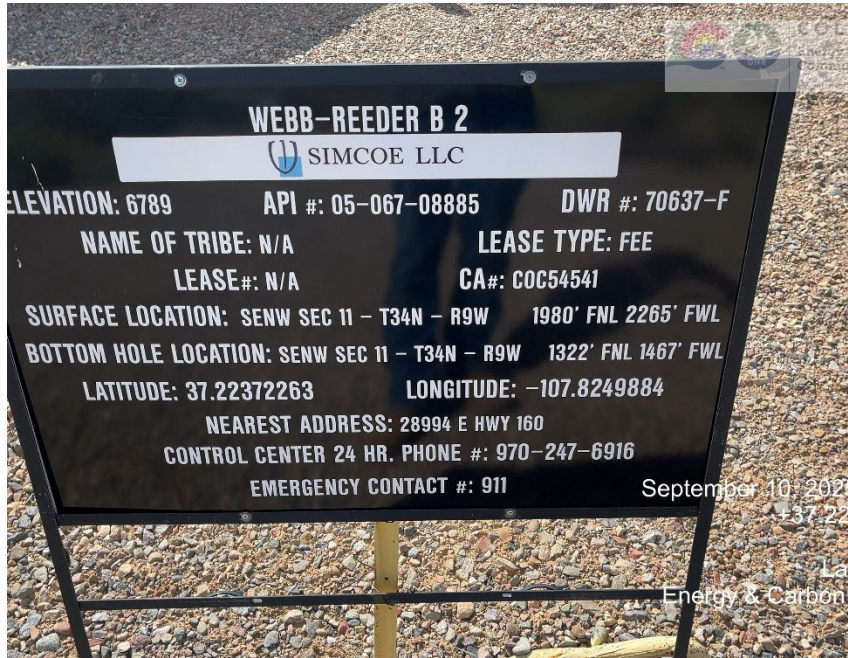

Inspection Photos  
Facility Name: WEBB REEDER B 2 FOLLOW UP  
LOCATION ID: 306852

Inspection Photos  
Facility Name: WEBB REEDER B 2 FOLLOW UP  
LOCATION ID: 306852