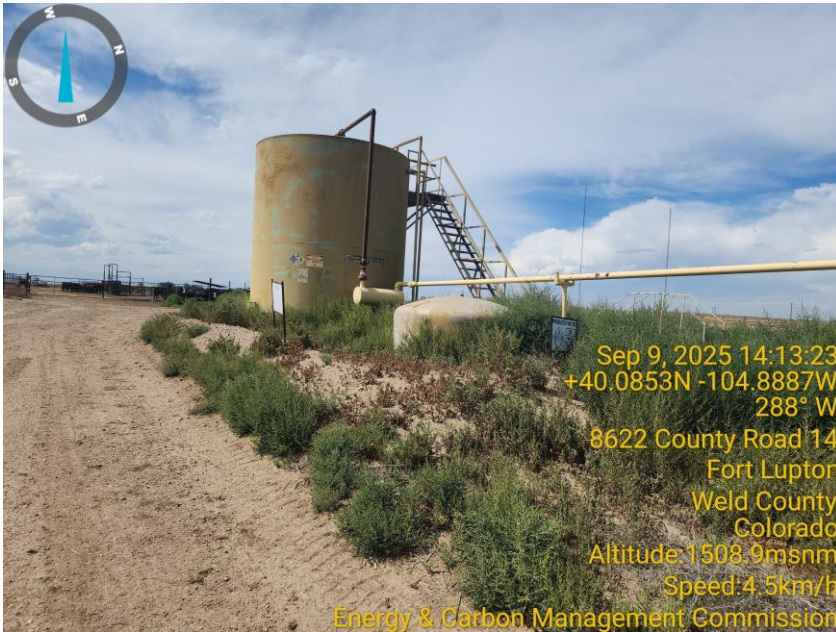

Inspection Photos
Location Name: Hein 2
Location ID: 332959

Photo 1 Location has overgrown vegetation throughout.

Photo 2 ECD, Horizontal Heated Separator.

Inspection Photos
Location Name: Hein 2
Location ID: 332959

Photo 3 Tank Battery is overrun with vegetation .

Photo 4 Tank Battery sign.

Inspection Photos
Location Name: Hein 2
Location ID: 332959

Photo 5 Tank Battery is overrun with vegetation .

Photo 6 Tank Battery is overrun with vegetation ..

Inspection Photos
Location Name: Hein 2
Location ID: 332959

Photo 7 Wellsite is overrun with vegetation .

Photo 8 Wellsite sign.

Inspection Photos
Location Name: Hein 2
Location ID: 332959

Photo 9 Wellhead is overrun with vegetation .

Photo 10 Wellsite is overrun with vegetation.

Inspection Photos
Location Name: Hein 2
Location ID: 332959

Photo 11 Unmarked flow line is overrun with vegetation.

Photo 12 Horizontal separator is overrun with vegetation.