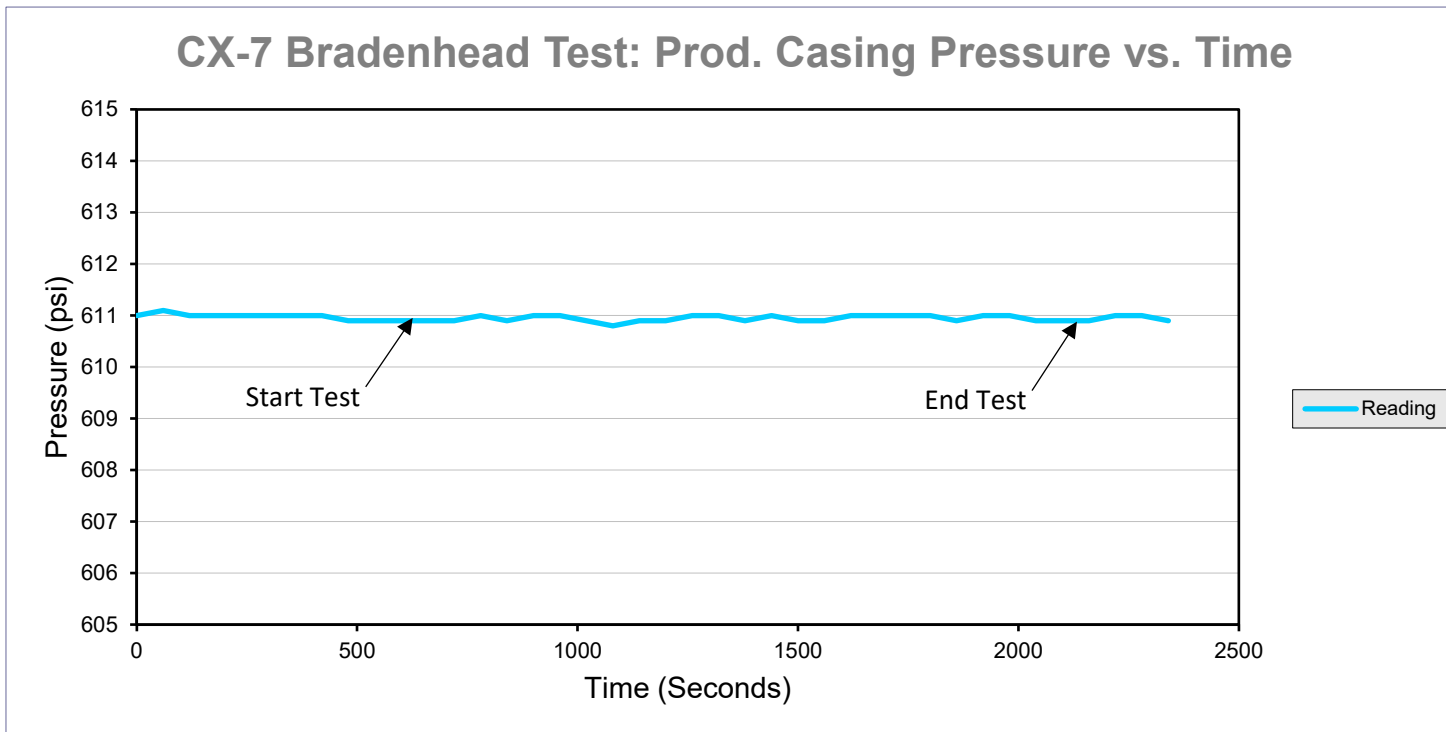

Data Collection Report

Gauge Information	
Serial Number	563532
Model	3KPSIXP2I
Message Store	CX-7 Bradenhead Test
Units	PSI

Run Info	
Start Time	9/4/25 12:55:15 PM
Stop Time	9/4/25 1:42:34 PM
Logging Interval	60

Production casing pressure during CX-7 bradenhead test