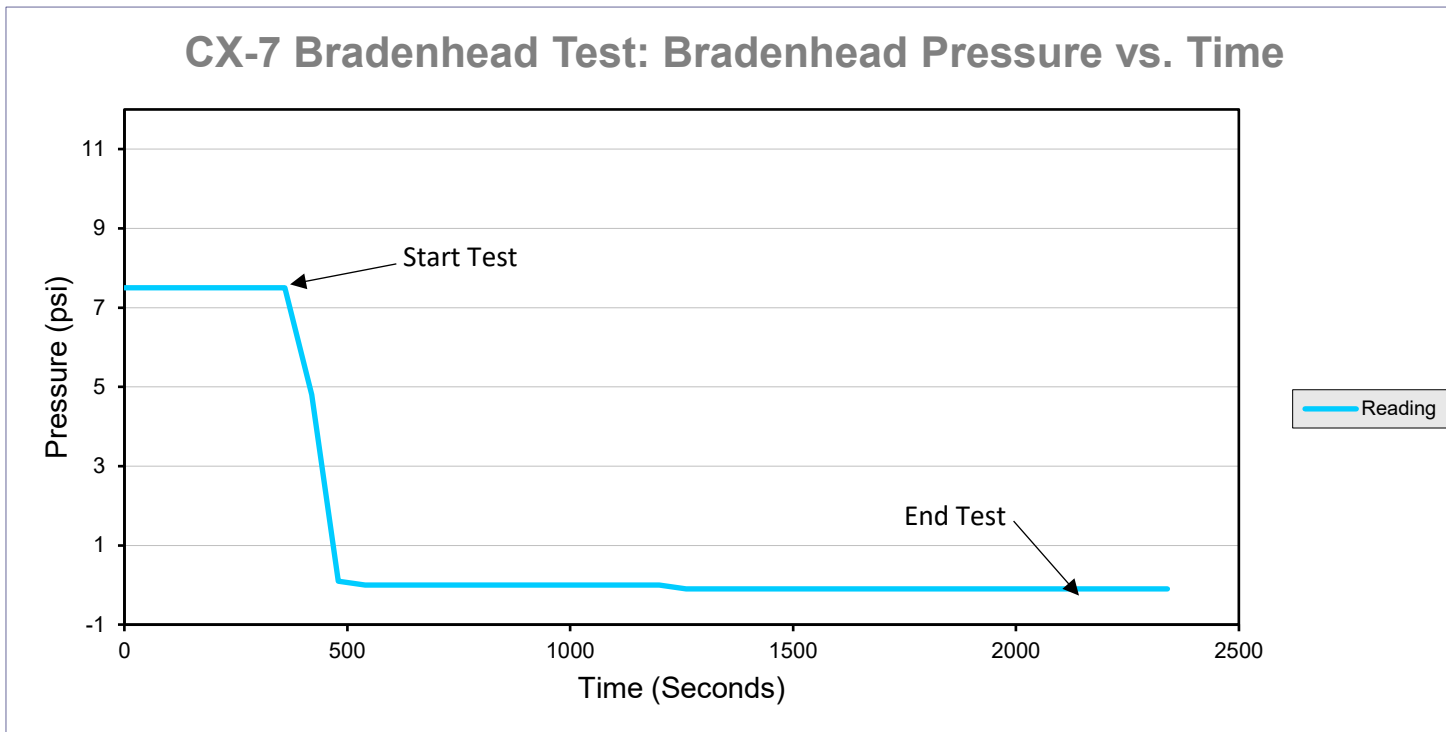

Data Collection Report

Gauge Information	
Serial Number	563551
Model	3KPSIXP2I
Message Store	CX-7 Bradenhead Test
Units	PSI

Run Info	
Start Time	9/4/25 12:55:23 PM
Stop Time	9/4/25 1:42:31 PM
Logging Interval	60

Bradenhead pressure during CX-7 bradenhead test

Serial Number 563551
Model 3KPSIXP2I
Units PSI
Firmware Version R0224 Message Store -----
Run Index CX-7 BH test (BH psi)CH
Logging Type Actual
Logging Interval 60
Start Time 9/4/2025 12:55
Stop Time 9/4/2025 13:42
Time Reading

Data Collection Report

Gauge Information	
Serial Number	563532
Model	3KPSIXP2I
Message Store	CX-7 Bradenhead Test
Units	PSI

Run Info	
Start Time	9/4/25 12:55:15 PM
Stop Time	9/4/25 1:42:34 PM
Logging Interval	60