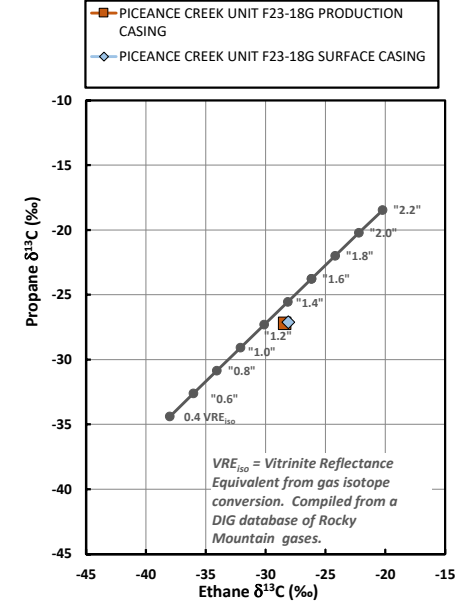

Ethane - Propane Maturity Plot