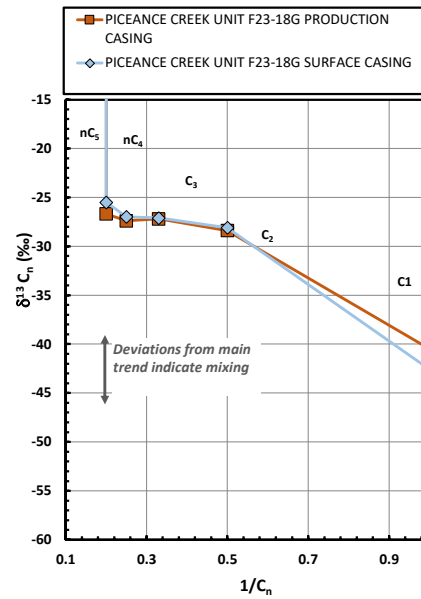

Mixing Plot