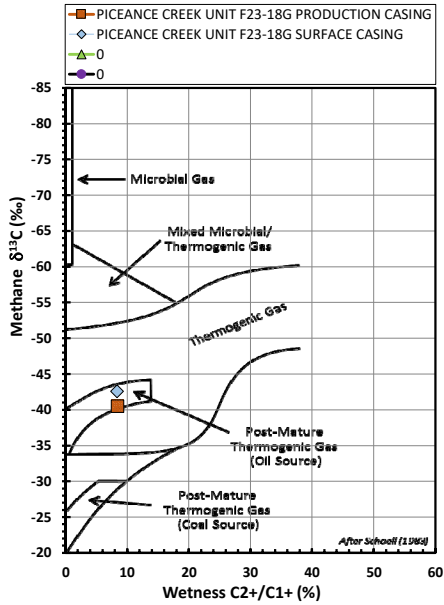

Methane $\delta^{13}\text{C}$ vs Wetness Genetic Classification Plot

Haworth Ratio Plot - Characterization of Hydrocarbon Type