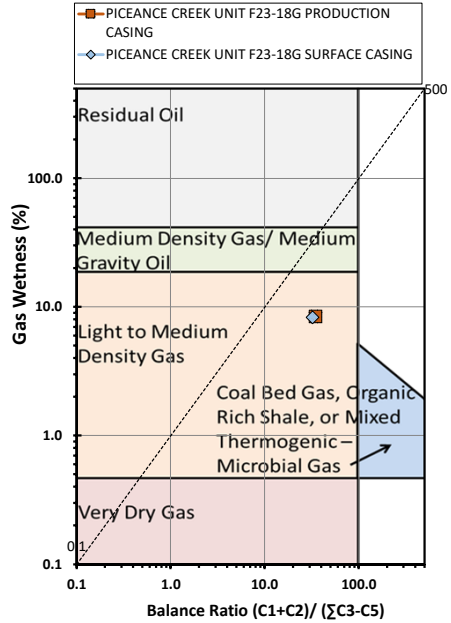

Haworth Ratio Plot - Characterization of Hydrocarbon Type