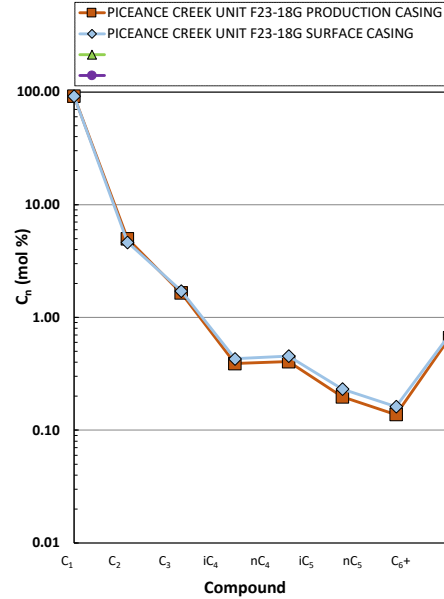

Hydrocarbon Composition Plot