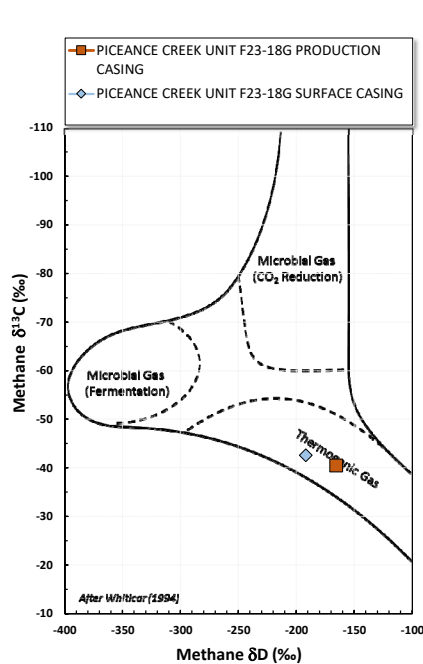

Haworth Ratio Plot - Characterization of Hydrocarbon Type