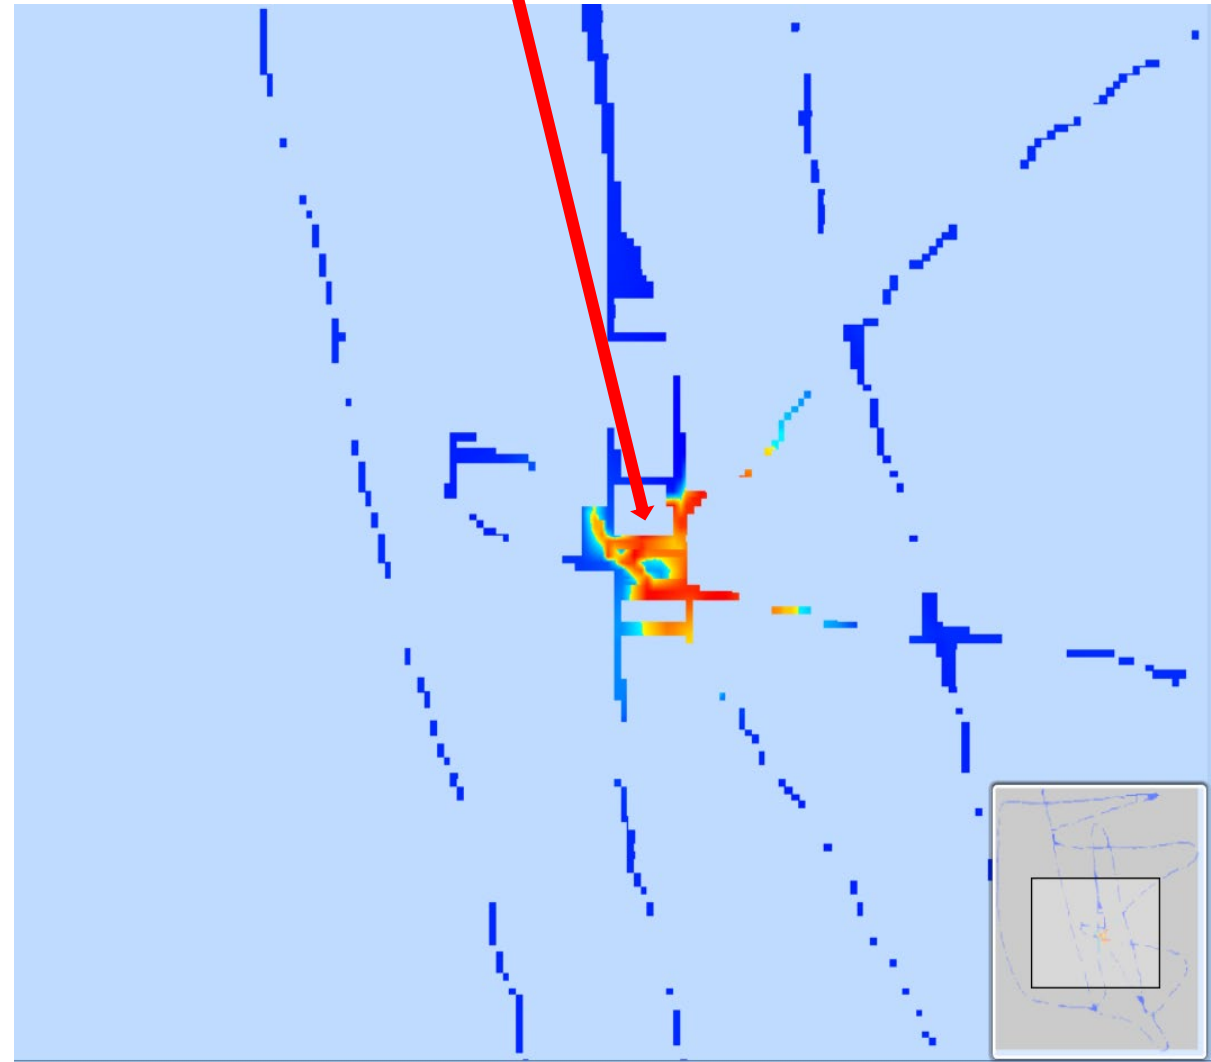

**STATE EAGLE #17-1**

**API: 05-005-06988**

Potential well  
anomaly  
39.621450  
-104.568930°

LaPlata Wells

**STATE EAGLE #17-1**

**API: 05-005-06988**

Facing North

Facing South

Facing East

Facing West

LaPlata Wells