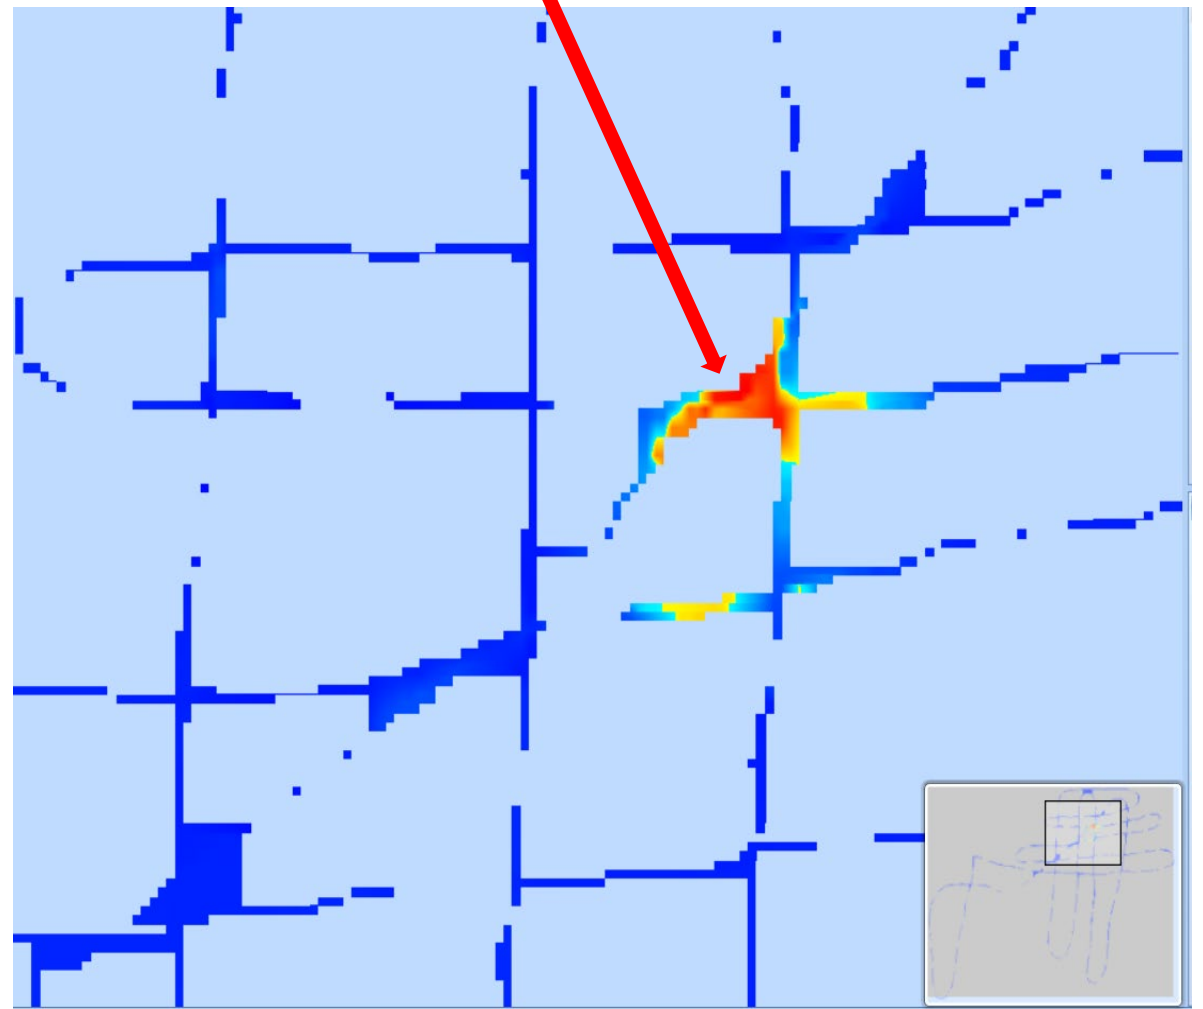

**STATE OF COLORADO 'Z' 1**

**API: 05-005-06642**

Potential well anomaly  
39.621925°  
-104.597042°

LaPlata Wells

**STATE OF COLORADO 'Z' 1**

**API: 05-005-06642**

Facing North

Facing South

Facing East

Facing West