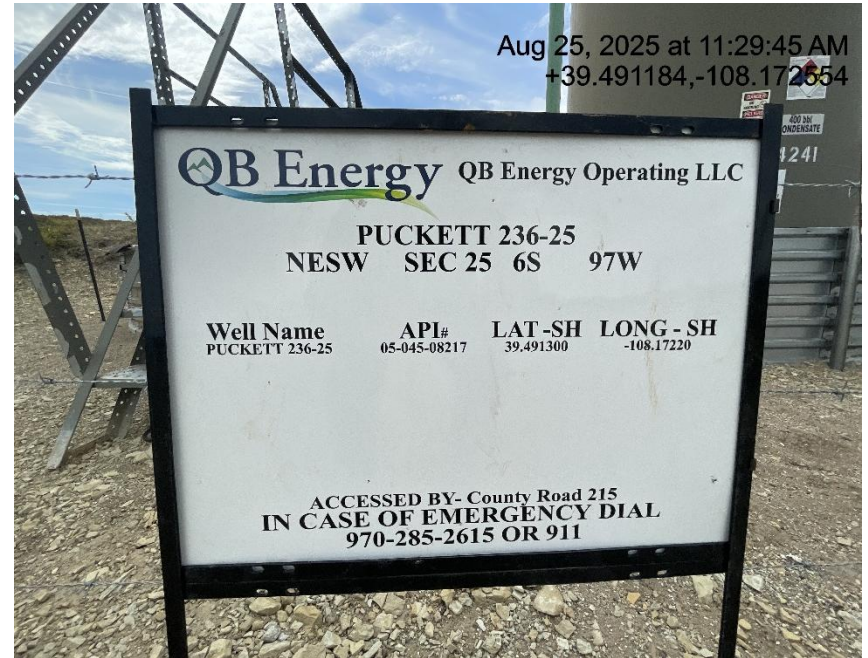

Inspection/Audit Photos

Location Name: QB ENERGY OPERATING LLC PUCKETT 236-25 Pad

Location #: 324203

Photo # 3524 From entrance to location

Photo # 3525 Location

Inspection/Audit Photos

Location Name: QB ENERGY OPERATING LLC PUCKETT 236-25 Pad

Location #: 324203

Photo # 3526 Location

Photo # 3527 Location

Inspection/Audit Photos

Location Name: QB ENERGY OPERATING LLC PUCKETT 236-25 Pad

Location #: 324203

Photo # 3528 Location

Photo # 3529 Location

Inspection/Audit Photos

Location Name: QB ENERGY OPERATING LLC PUCKETT 236-25 Pad

Location #: 324203

Photo # 3530 Open ended piping near wellhead/wildlife hazard

Photo # 3531 Open ended piping near wellhead/wildlife hazard

Inspection/Audit Photos

Location Name: QB ENERGY OPERATING LLC PUCKETT 236-25 Pad

Location #: 324203

Photo # 3532 Debris

Photo # 3533 Debris

Inspection/Audit Photos

Location Name: QB ENERGY OPERATING LLC PUCKETT 236-25 Pad